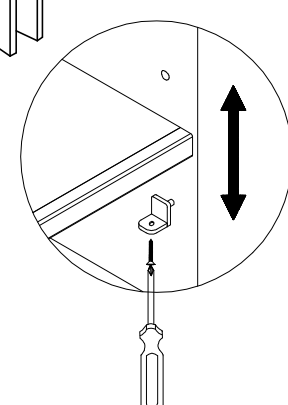

Thank you for purchasing this quality product from A.R.T. Furniture. Be sure to check all packing material for parts which may have come loose inside the carton during shipment. Identify and count all parts and compare with the parts list below.

Note: Some furniture is heavy, it is recommended that two people assembly this item to avoid injury or damage.

Step 1

Step 2

Tip Kit

Step 3

x 5

Adjustable levelers

Parts List			
1		Table Top	1
2		Legs	4
3		Center Leg	1

No.	Hardware List		Qt.
A		$\frac{5}{16}$ " X 19mm Flat Washer	8
B		$\frac{5}{16}$ " Lock Washer	8
C		$\frac{1}{4}$ " x $1\frac{3}{4}$ " Bolt	8
D		4mm Allen Wrench	1