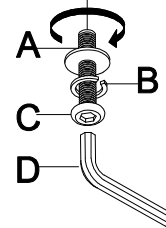

Thank you for purchasing this quality product from A.R.T. Furniture. Be sure to check all packing material for parts which may have come loose inside the carton during shipment. Identify and count all parts and compare with the parts list below.

Note: Some furniture is heavy, it is recommended that two people assembly this item to avoid injury or damage.

Step 1

Step 2

Tip Kit

Step 3

x 5

Adjustable levelers

Parts List			
1		Table Top	1
2		Legs	4
3		Center Leg	1

No.	Hardware List		Qt.
A		$\frac{5}{16}$ " X 19mm Flat Washer	8
B		$\frac{5}{16}$ " Lock Washer	8
C		$\frac{1}{4}$ " x $1\frac{3}{4}$ " Bolt	8
D		4mm Allen Wrench	1