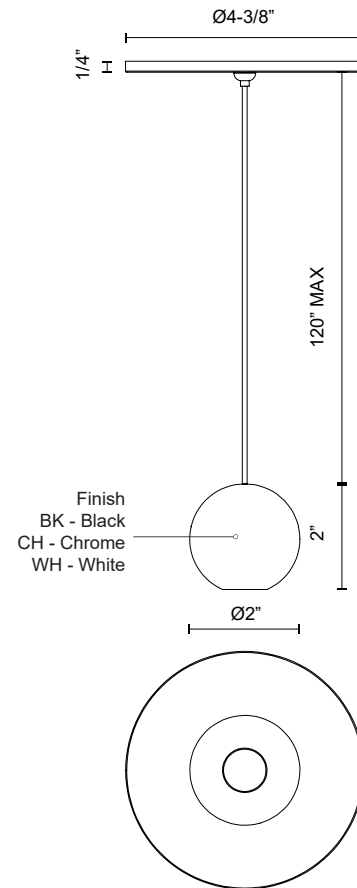

EXO PD15302

PENDANTS

PROJECT

PD15302-CH
Chrome

PD15302-BK
Black

PD15302-WH
White

SPECIFICATION DETAILS

Fixture Dimensions	D2" x H2"
Light Source	LED with DC Driver
Wattage	7W
Total Lumens	510lm
Delivered Lumens	BK-417lm; CH-434lm; WH-440lm;
Voltage	120V
Color Temperature	3000K
CRI (Ra)	90CRI
Optional Color Temps	2700K - 5000K Available, Minimum Order Quantities Apply
LED Rated Life	50,000 hours
Dimming	100% - 10%, TRIAC or ELV Dimmer (Not Included)
Diffuser Details	Acrylic Lens
Adjustable	Yes
Wire Length	120" Max
Wire Type	BK, CH - Black Coaxial Wire; WH - White Coaxial Wire;
Sloped Ceiling Adaptable	Yes
Location	Dry
Compliance	T24-JA8
CEC Title 24 JA8	Yes, JA8-22
Canopy Dimensions	D4-3/8" x H1/4"

* For custom options, consult factory for details.

* For warranty information, please visit www.kuzcolighting.com/warranty

DESCRIPTION

The miniature spherical spot light that is emblematic of the X series implements timeless iconography and LED technology. With an elegantly reduced scale and essential spherical form the diminutive pendant performs best in multiple fixture alignments. As a singular lamp in a minimal setting it adds an adornment accent of materiality. Available in multiple curated finishes.