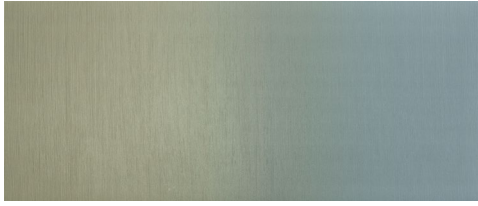

Borealis

Sizes					
	20" x 47" 19.69" x 47.24"				
Thickness	8.5mm				
Grout Joint Recommendation	Check Website				
Testing	Breaking Strength C648	Chemical Resistance C650	Water Absorption C373	Scratch Hardness MOHS	Shade Variation Rating
Results*	Check Website	Check Website	Check Website	Check Website	V2

1. **Sustainability Attributes**
2. Health Product Declaration (HPD) provided upon request
   - Product Packaging is 100% recyclable
   - VOC Free
   - Recycled Content 39% Pre-Consumer

*For more information visit www.emser.com. Always consult a professional for proper usage and installation.