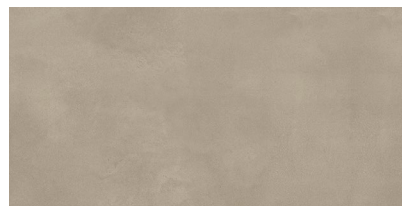

SPECTRA™

Glazed Porcelain

FLOOR / WALL  RESIDENTIAL  COMMERCIAL  INDOOR 

Azure

Forest

Latte

Pearl

Chalk