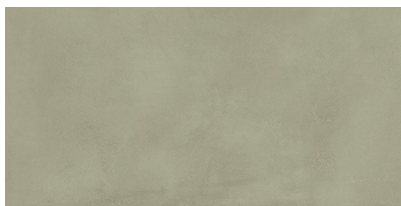

SPECTRA™

Glazed Porcelain

FLOOR / WALL  RESIDENTIAL  COMMERCIAL  INDOOR 

Azure

Forest

Latte

Pearl

Chalk