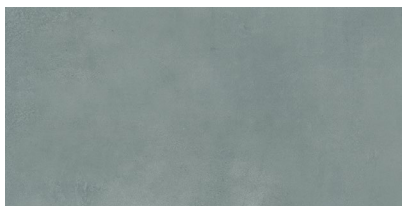

FLOOR / WALL RESIDENTIAL COMMERCIAL INDOOR

Azure