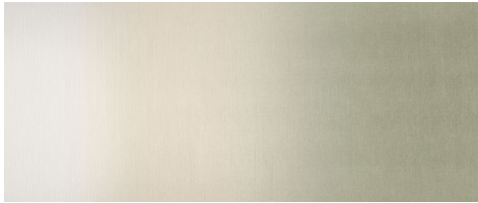

Nautical

Sizes					
	20" x 47" 19.69" x 47.24"				
Thickness	8.5mm				
Grout Joint Recommendation	Check Website				
Testing	Breaking Strength C648	Chemical Resistance C650	Water Absorption C373	Scratch Hardness MOHS	Shade Variation Rating
Results*	Check Website	Check Website	Check Website	Check Website	V2

1. **Sustainability Attributes**
2. Health Product Declaration (HPD) provided upon request
   - Product Packaging is 100% recyclable
   - VOC Free
   - Recycled Content 39% Pre-Consumer

*For more information visit www.emser.com. Always consult a professional for proper usage and installation.