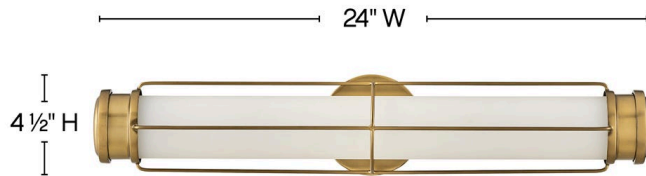

SAYLOR

54302HB

LARGE LED SCONCE

Saylor's classic look epitomizes nautical chic. Etched opal glass, striking cross bars, and bold end caps merge with LED technology without sacrificing timeless appeal. This transitional silhouette can be mounted horizontally or vertically with an Invisimount system. Offered in three finishes, Saylor is sure to add a maritime flair to any space.

DETAILS	
FINISH:	Heritage Brass
MATERIAL:	Steel
GLASS:	Etched Opal
DIMMABLE:	YES - CL TYPE DIMMER (SSL7A)

DIMENSIONS	
WIDTH:	24"
HEIGHT:	4.5"
WEIGHT:	1.8lb
BACK PLATE:	4.5" Dia.
EXTENSION:	5.3"
TOP TO OUTLET:	2.25"

LIGHT SOURCE	
LIGHT SOURCE:	Integrated LED
LED NAME:	E2G24W7WI
WATTAGE:	24w LED *Included
VOLTAGE:	120v
LUMENS:	2100
CRI:	95
INCANDESCENT EQUIVALENCY:	2 x 75w
DIMMABLE:	YES - CL TYPE DIMMER (SSL7A)

SHIPPING	
CARTON LENGTH:	26.8
CARTON WIDTH:	11.3
CARTON HEIGHT:	7.5
CARTON WEIGHT:	2.6

PRODUCT DETAILS:

- Invisimount hardware is hidden on the backplate for a clean silhouette
- This fixture can be mounted vertically
- This fixture can be mounted horizontally
- Damp Rated
- LED components carry a 5-year limited warranty
- Merging the best of traditional and modern elements with a sophisticated and streamlined look
- Energy-efficient integrated LED - safer for the environment and low maintenance