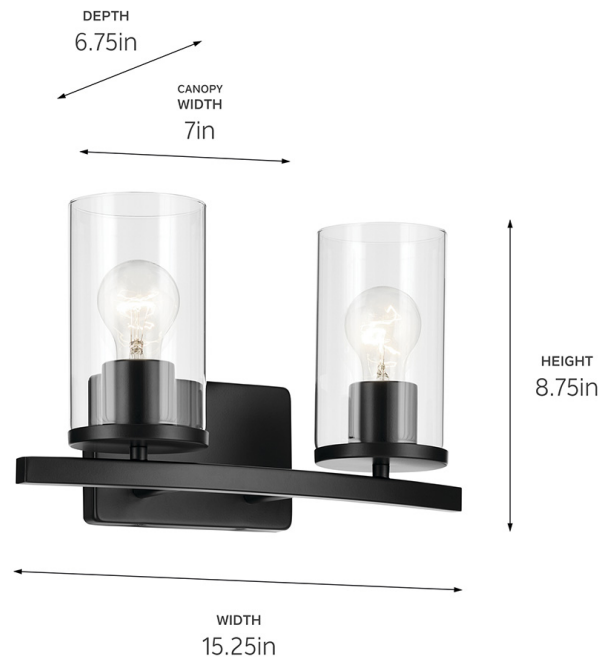

SPECIFICATIONS

Certifications/Qualifications

ADA Compliant	No
Prop65	No
Location Rating	Damp
	kichler.com/warranty

Dimensions

Height	8.75"
Width	15.25"
Height From Center Of Wall Opening (Spec Sheet)	6.5"
Depth	6.75"
Weight	4 LBS
Canopy Height	4.5"
Canopy Width	7"
Canopy Depth	0.75"

Electrical

Input Voltage	120 V

Light Source

Light Source	Bulb
Lamp Included	Not Included
# Of Bulbs/LED Modules	2
Max Or Nominal Watt	100 W
Lamp Type	A19
Socket Type	E26 (Medium)
Dimmable	Yes
Dimmable Notes	Dimmable when used with dimmer switch (sold separately); when using LED bulbs, see bulb manufacturer dimming specifications.

Mounting/Installation

Interior/Exterior	Interior Product
Mounting Weight	2.2 LBS
Install Glass Up Or Down	Both
Lead Wire Length	6
Wire Connectors	Wire Nuts

FIXTURE ATTRIBUTES

Housing/Glass

Primary Material	Steel
Shade Included	No
Shade Dimensions	4.00 DIA X 6.75

Product/Ordering Information

Sku	45496BKCLR
Finish	Black
UPC	783927050630

Finishes

- Black
- Black
- Brushed Nickel
- Brushed Nickel
- Chrome
- Chrome
- Natural Brass