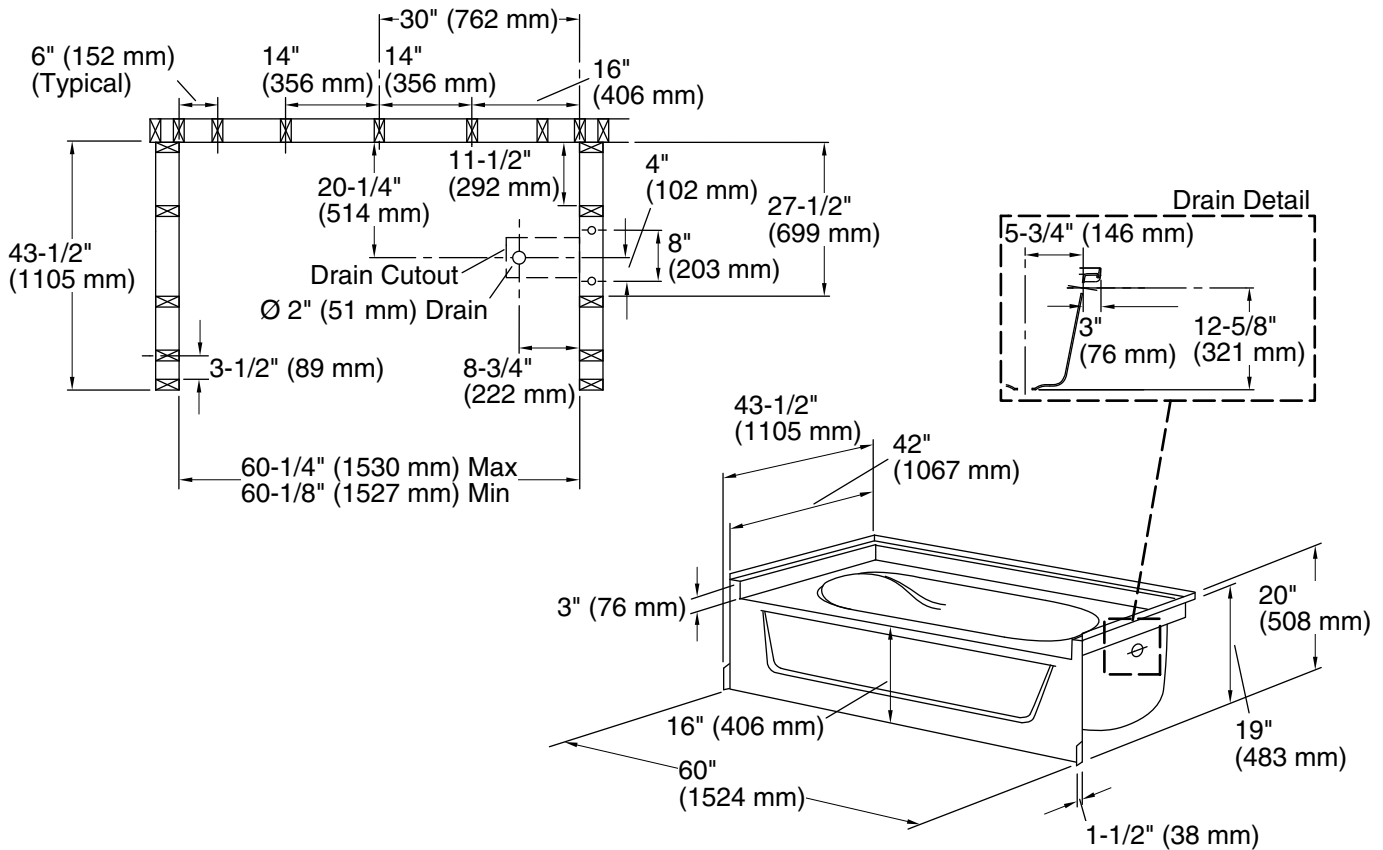

#### Color Code Description

	0	White
---	---	-------

**Technical Information**

All product dimensions are nominal.

Drain location:	Right
Basin area, bottom:	40" x 27" (1016 mm x 686 mm)
Basin area, top:	52" x 35" (1321 mm x 889 mm)
Water depth:	11" (279 mm)
Water capacity:	55 gal (208.2 L)
Minimum flat for door:	3-1/4" (83 mm)
Maximum door width:	58-1/2" (1486 mm)