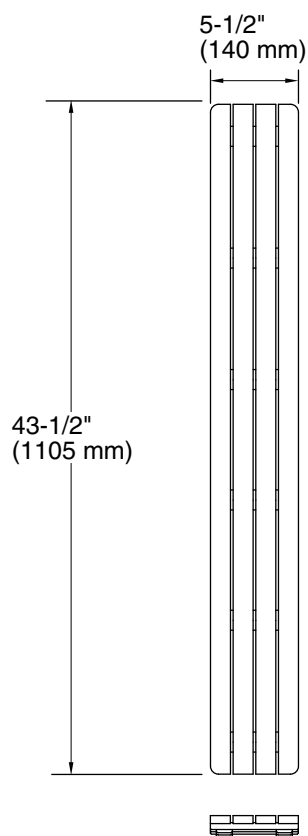

## Features

- High-grade teak wood
- For use with the K-9925 or K-9998 Groove acrylic shower base

## Recommended Products/Accessories

K-9925 48" x 36" alcove shower base, rear center drain

## Technical Information

All product dimensions are nominal.

Material: Wood