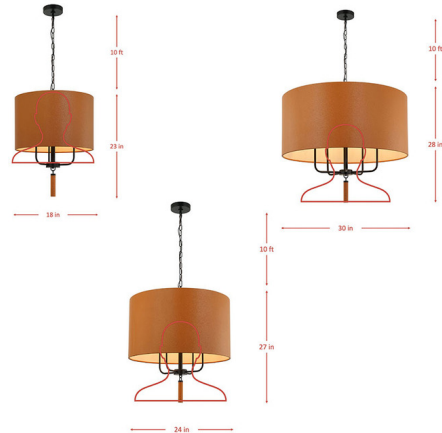

Lightology

lightology.com
866-954-4489
05-20-26

Project: _____

Company: _____

Location: _____ Fixture Type: _____

SPEC #: **VAR1180702**

Approved On: _____ Approved By: _____

Secret Agent Pendant By Varaluz

Description

The Secret Agent Pendant adds a hint of 1930's Hollywood style to your interior space. The painted metal body is topped with a rich leather drum shaped shade.

Specifications

COLOR . . . . . Camel / Black
BODY FINISH . . . . . N/A
WATTAGE 25W
DIMMER . . . . . Standard 120V
DIMENSIONS . . . . . 30"W x 28"H
BULB NOT INCLUDED . . . . . 5 x B10/Candelabra (E12)/5W/120V LED
OTHER BULB OPTIONS . . . . . 5 x B10/Candelabra (E12)/120V LED
COUNTRY OF ORIGIN . . . . . China

Notes:

CLICK TO VIEW PRODUCT