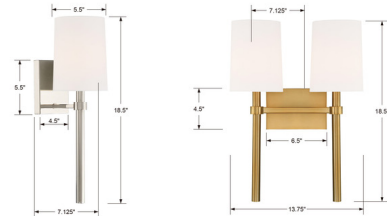

Lightology

lightology.com
866-954-4489
02-19-26

Project: _____

Company: _____

Location: _____ Fixture Type: _____

SPEC #: **CRY984418**

Approved On: _____ Approved By: _____

Bromley Wall Sconce By Crystorama

Description

The Bromley Wall Sconce features stylish simplicity that make it a great selection for a variety of spaces and decors. Features a White fabric shade with Polished Nickel, Black Forged, or Vibrant Gold finish. 1-Light and 2-Light options available. UL, CSA, and cUL listed.

Shown in black forged / white

Specifications

COLOR	White
BODY FINISH	Black Forged
WATTAGE	5W
DIMMER	Standard 120V
DIMENSIONS	5.5"W x 18.37"H x 7.125"D
BULB NOT INCLUDED	1 x B11/Candelabra (E12)/5W/120V LED
COUNTRY OF ORIGIN	China