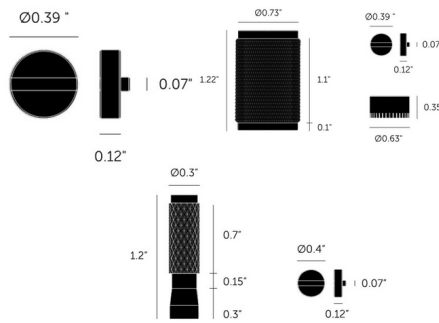

Lightology

lightology.com
866-954-4489
03-22-26

Project: _____

Company: _____

Location: _____ Fixture Type: _____

SPEC #: **BPU921752**

Approved On: _____ Approved By: _____

Buster + Punch Cross Knurl Detail Kit

By Buster + Punch

Description

The Buster + Punch Detail Kits allow you to create custom appearances with your wall outlets and switches. Dimmer, Outlet, and Toggle kits available in a Brass, Smoked Bronze, Steel, White, Warm Sunset, or Black finishes available. Note: Outlet detail kit is not available in Warm Sunset. Learn more about Buster + Punch Electricity Collection here.

Shown in smoked bronze

Specifications

COLOR	N/A
BODY FINISH	Smoked Bronze
WATTAGE	N/A
DIMMER	N/A
DIMENSIONS	0.39"W x 0.12"H
BULB	N/A

CLICK TO VIEW PRODUCT

Notes: