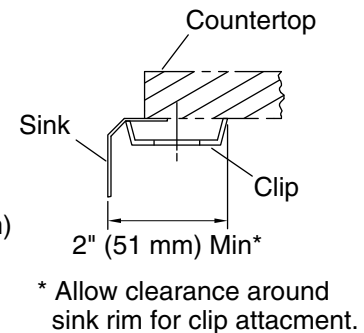

**Undertone®**  
31" undermount double-bowl kitchen sink  
**K-3150**

**Features**

- 36" minimum base cabinet width
- Large/medium bowls
- 9-1/2" depth left bowl and 7-1/2" depth right bowl
- Includes installation hardware

### Technical Information

All product dimensions are nominal.

Basin configuration: Large Bowl on Left

Min. base cabinet width: 36" (914 mm)

Bowl area (Left):  
 Length: 13-3/4" (349 mm)  
 Width: 17-7/8" (454 mm)  
 Bowl depth: 9-1/2" (241 mm)  
 Water depth: 9-1/2" (241 mm)

Bowl area (Right):  
 Length: 13-3/4" (349 mm)  
 Width: 15-3/8" (391 mm)  
 Bowl depth: 7-1/2" (191 mm)  
 Water depth: 7-3/8" (186.9 mm)