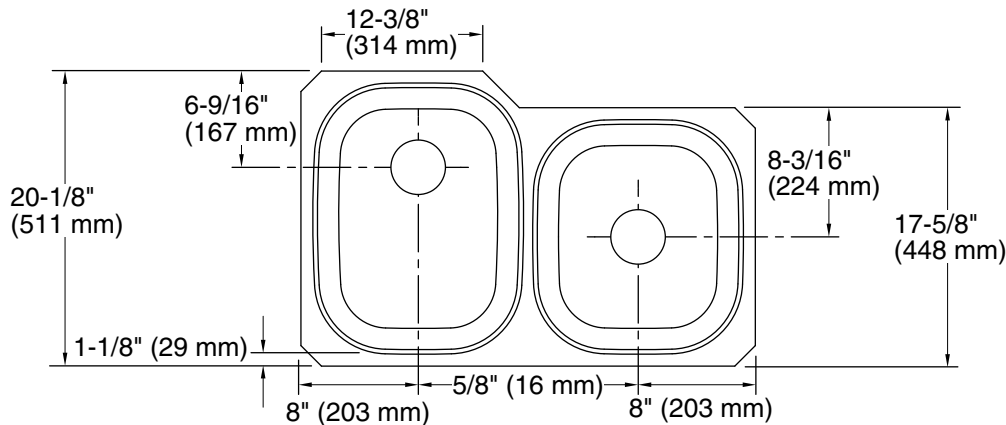

**Undertone®**  
31" undermount double-bowl kitchen sink  
**K-3150**

**Features**

- 36" minimum base cabinet width
- Large/medium bowls
- 9-1/2" depth left bowl and 7-1/2" depth right bowl
- Includes installation hardware

### Technical Information

All product dimensions are nominal.

Basin configuration: Large Bowl on Left

Min. base cabinet width: 36" (914 mm)

Bowl area (Left):  
 Length: 13-3/4" (349 mm)  
 Width: 17-7/8" (454 mm)  
 Bowl depth: 9-1/2" (241 mm)  
 Water depth: 9-1/2" (241 mm)

Bowl area (Right):  
 Length: 13-3/4" (349 mm)  
 Width: 15-3/8" (391 mm)  
 Bowl depth: 7-1/2" (191 mm)  
 Water depth: 7-3/8" (186.9 mm)