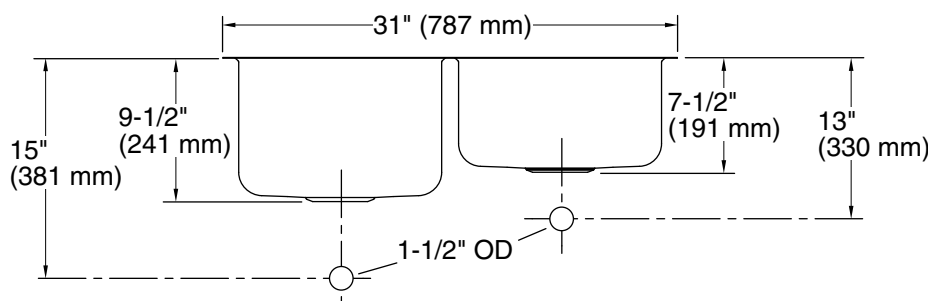

**Undertone®**  
31" undermount double-bowl kitchen sink  
**K-3150**

**Features**

- 36" minimum base cabinet width
- Large/medium bowls
- 9-1/2" depth left bowl and 7-1/2" depth right bowl
- Includes installation hardware

### Technical Information

All product dimensions are nominal.

Basin configuration: Large Bowl on Left

Min. base cabinet width: 36" (914 mm)

Bowl area (Left):  
 Length: 13-3/4" (349 mm)  
 Width: 17-7/8" (454 mm)  
 Bowl depth: 9-1/2" (241 mm)  
 Water depth: 9-1/2" (241 mm)

Bowl area (Right):  
 Length: 13-3/4" (349 mm)  
 Width: 15-3/8" (391 mm)  
 Bowl depth: 7-1/2" (191 mm)  
 Water depth: 7-3/8" (186.9 mm)