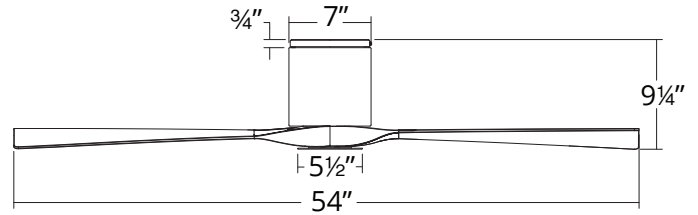

AVIATOR 5 FLUSH

FH-W1811-5-54

54" Flush Mounted Fan

MODERN FORMS SMART FANS

PRODUCT DESCRIPTION

Inspired by the golden age of flying, this smart fan takes technology to the next level. Pair it with the exclusive Modern Forms app to save on energy costs and intuitively create schedules that adapt to your behavior. Two simulated wood finishes contrast with the matte black or graphite housings for an understated look in interior or exterior spaces. Available option LED luminaire kit sold separately.

FEATURES

- 6 fan speeds through both Summer and Winter Modes
- Silent DC motor
- Luminaire not included
- Includes BT remote control
- Optional wall control for 3, 4-way control sold separately
- Compatible with Modern Forms app

AIRFLOW/ENERGY EFFICIENCY

Weighted-Average/High Airflow CFM:	5296/7822
Weighted-Average/High Energy Use (W):	20/27
Estimated Yearly Energy Cost ($):	6
Weighted-Average/High Efficiency (CFM/W):	132/246
Max RPM:	170

ORDER NUMBER

Model	Housing	Blade
FH-W1811-5	GH Graphite	WG Weathered Gray
	MB Matte Black	DK Distressed Koa
	MB Matte Black	MB Matte Black

Example: FH-W1811-54-GH/DK

- *Results may vary based on application and surroundings.
- *This fan comes uni-pack - blade select options are not available

SPECIFICATIONS

Construction:	Aluminum/ABS
Blade:	13° Pitch, 54" sweep
Wire:	8"
Hanging Weight:	12.5 lbs
Total Power:	27W
Standards:	UL/cUL Wet Location listed, Title 24 JA8-2016 Compliant, Title 20, Energy Star rated
Motor Type:	125 x 20 sensorless DC motor

WIRELESS PERFORMANCE

Wi-Fi Range:	Up to 150 ft*
Bluetooth Range:	Up to 150 ft

OPTIONAL LUMINAIRE (Sold Separately)

Model	Finish
F-1811-5-LED	GH Graphite
	MB Matte Black

Example: F-1811-5-LED-GH

The Modern Forms app synchronizes seamlessly with smart home devices you already own

modernforms.com
Phone (800) 526.2588
Fax (800) 526.2585

Headquarters/Eastern Distribution Center
44 Harbor Park Drive
Port Washington, NY 11050

Central Distribution Center
1600 Distribution Ct
Lithia Springs, GA 30122

Western Distribution Center
1750 Archibald Avenue
Ontario, CA 91760