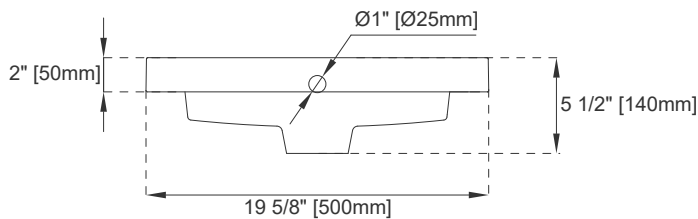

## Dimension

Length: 19-5/8"  
Width: 15-3/8"  
Basin Depth: 3-5/8"  
Overall Height: 5-1/2"  
Visible Height: 2"

Visit website for warranty and installation information  
[www.jamesmartinvanities.com](http://www.jamesmartinvanities.com)

# JAMES MARTIN VANITIES

CSP-S2016-WG

Top View

Side View

Front View

All dimensions are nominal

Visit website for warranty and installation information  
[www.jamesmartinvanities.com](http://www.jamesmartinvanities.com)