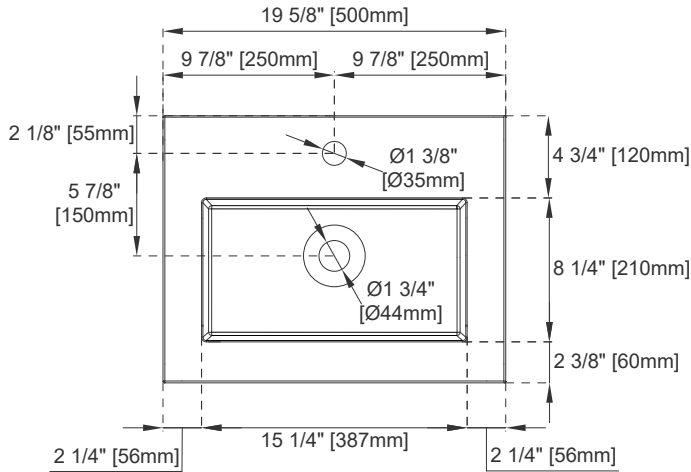

## Dimension

Length: 19-5/8"  
Width: 15-3/8"  
Basin Depth: 3-5/8"  
Overall Height: 5-1/2"  
Visible Height: 2"

Visit website for warranty and installation information  
[www.jamesmartinvanities.com](http://www.jamesmartinvanities.com)

# 19.7" CSP SERIES BASIN

# JAMES MARTIN VANITIES

CSP-S2016-WG

Top View

Side View

Front View

All dimensions are nominal

Visit website for warranty and installation information  
[www.jamesmartinvanities.com](http://www.jamesmartinvanities.com)