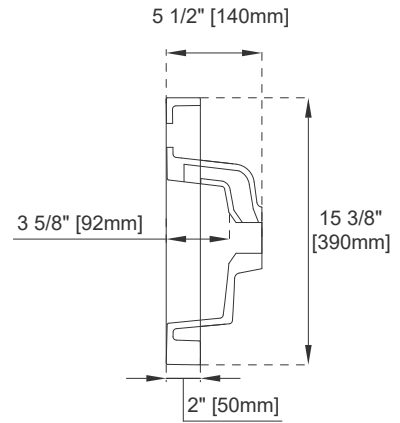

## Dimension

Length: 19-5/8"  
Width: 15-3/8"  
Basin Depth: 3-5/8"  
Overall Height: 5-1/2"  
Visible Height: 2"

Visit website for warranty and installation information  
[www.jamesmartinvanities.com](http://www.jamesmartinvanities.com)

# 19.7" CSP SERIES BASIN

# JAMES MARTIN VANITIES

CSP-S2016-WG

Top View

Side View

Front View

All dimensions are nominal

Visit website for warranty and installation information  
[www.jamesmartinvanities.com](http://www.jamesmartinvanities.com)