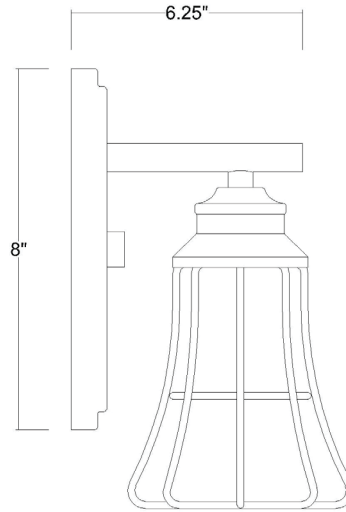

IN41280ORB

PIERS 1-LIGHT WALL SCONCE

Description:	Piers 1-Light Wall Sconce
Finish:	Oil Rubbed Bronze
Dimensions:	5" W x 9-3/4" H x 6-1/4" ext. Height on Center: 4"
Bulbs:	1-100W Med.
Installed Weight:	1.5 lbs.
Certification:	cUL / dry location

Material:	Steel
Shades:	NA
Glass:	NA
Back Plate Dimensions:	5" x 8" oval
Chain/Wire:	NA
Additional Finishes:	Matte black