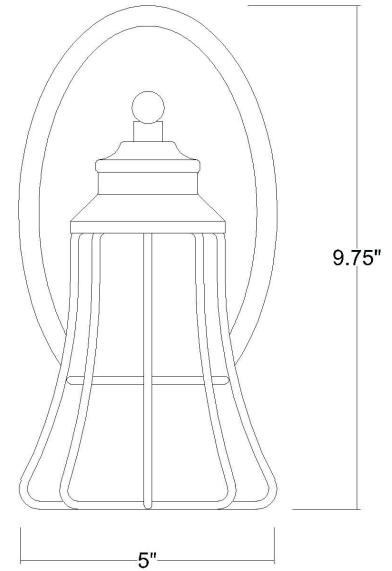

IN41280ORB

PIERS 1-LIGHT WALL SCONCE

Description:	Piers 1-Light Wall Sconce
Finish:	Oil Rubbed Bronze
Dimensions:	5" W x 9-3/4" H x 6-1/4" ext. Height on Center: 4"
Bulbs:	1-100W Med.
Installed Weight:	1.5 lbs.
Certification:	cUL / dry location

Material:	Steel
Shades:	NA
Glass:	NA
Back Plate Dimensions:	5" x 8" oval
Chain/Wire:	NA
Additional Finishes:	Matte black