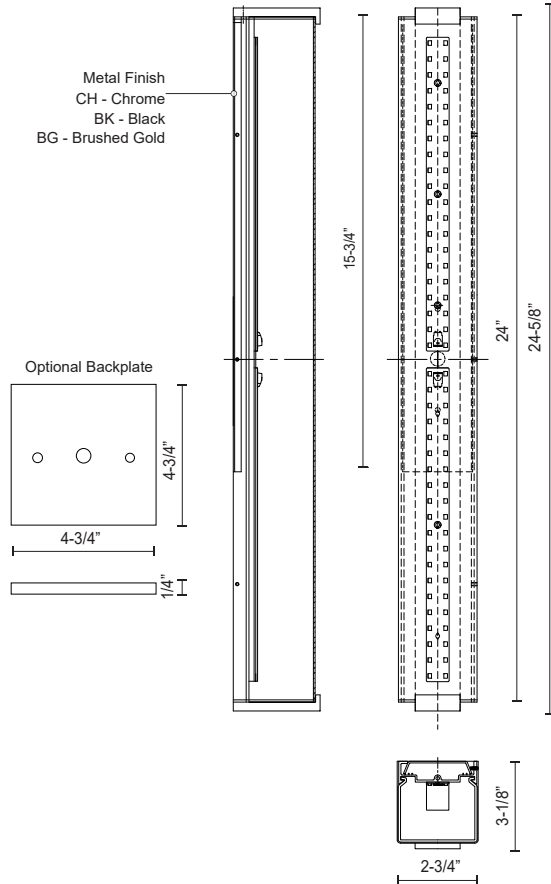

LATITUDE VL47225

VANITY

PROJECT

VL47225-BG
Brushed Gold

VL47225-BK
Black

VL47225-CH
Chrome

SPECIFICATION DETAILS

Fixture Dimensions	W24-5/8" x H2-3/4" x E3-1/8"
Light Source	AC LED Module
Wattage	31W
Total Lumens	2400lm
Delivered Lumens	BK-2021lm; CH-2084lm;
Voltage	120V
Color Temperature	3000K
CRI (Ra)	90CRI
Optional Color Temps	2700K - 5000K Available, Minimum Order Quantities Apply
LED Rated Life	50,000 hours
Dimming	100% - 10%, ELV Dimmer (Not Included)
Diffuser Details	White Acrylic Diffuser
ADA Compliant	Yes
Location	Damp
Compliance	Energy Star; T24-JA8; ADA;
Mounting Style	All Orientation; Wall;
CEC Title 24 JA8	Yes, JA8-22
Energy Star Certified	Energy Star Compliant - BK, CH
Canopy Dimensions	W4-3/4" x H4-3/4" x E1/4"

* For custom options, consult factory for details.

* For warranty information, please visit www.kuzcolighting.com/warranty

DESCRIPTION

An extruded rectangular diffuser surrounds the LED source of the geometric vanity fixture. Capped by two thick offset squares the design is characterized by minimal details and clever features. During installation the lamp assembly may slide on the mounting track to allow for ideal positioning. Adding to the versatile function are the multiple fixture lengths and mounting orientations. Optional installation without backplate for smaller junction boxes.