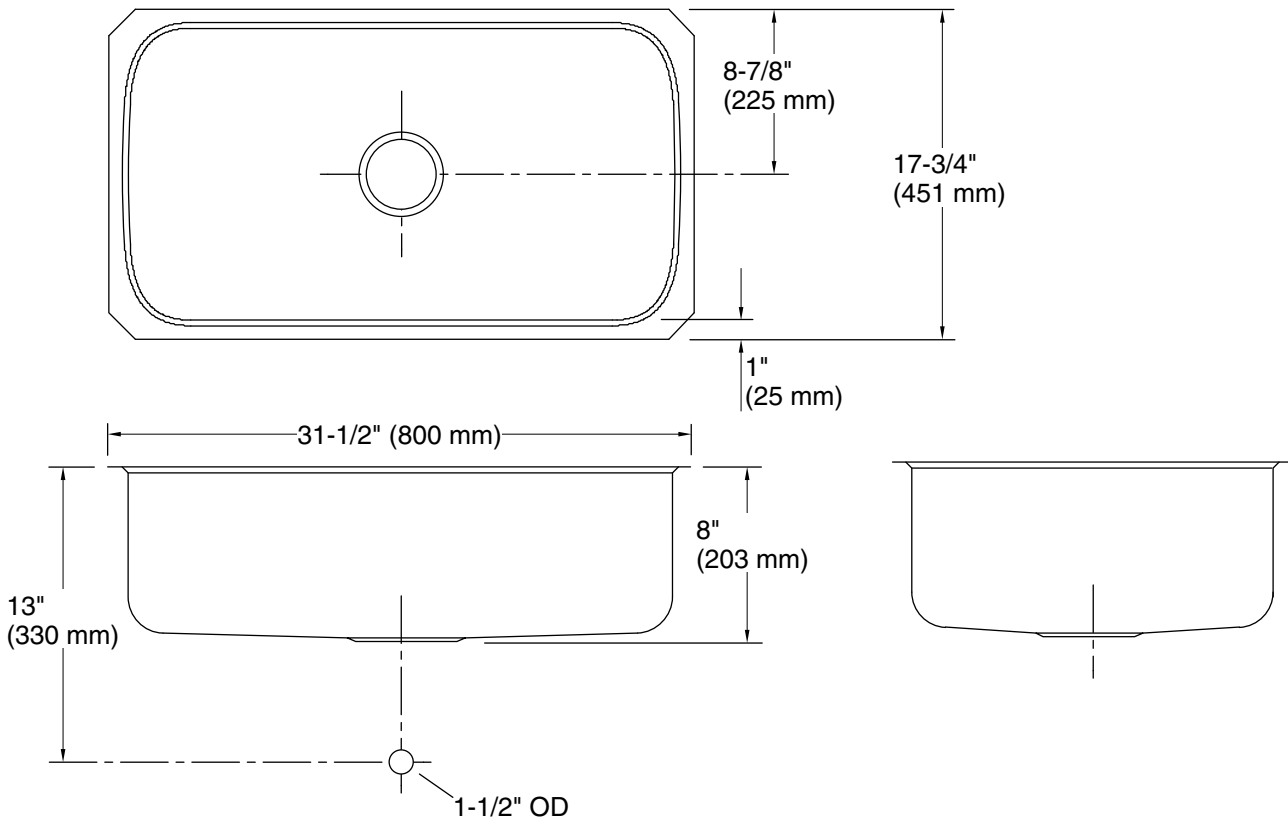

### Features

- 36" minimum base cabinet width
- Single bowl
- 7-5/8" depth
- Includes installation hardware

### Technical Information

All product dimensions are nominal.

Basin configuration: Single Bowl  
 Min. base cabinet width: 36" (914 mm)

Bowl area (Only): Length: 29-1/2" (749 mm)  
 Width: 15-3/4" (400 mm)  
 Bowl depth: 7-5/8" (194 mm)  
 Water depth: 7-5/8" (194 mm)

Drain hole: 3-5/8" (92 mm)

Template: 1016732-7, required, included