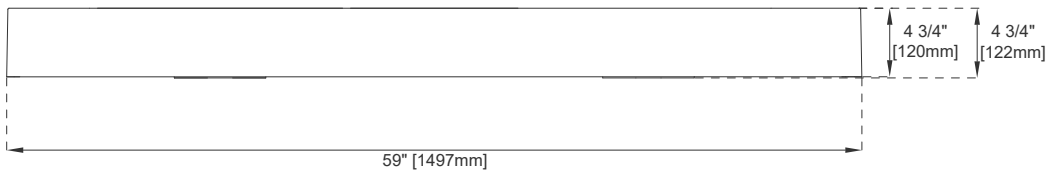

## Dimension

Length: 58-7/8"

Width: 19-5/8"

Basin Depth: 4"

Overall Height: 4-3/4"

Visible Height: 4-3/4"

# 59" CS SERIES BASIN

CS-S368-DGG

CS-S368-GW

# JAMES MARTIN

VANITIES

Top View

Side View

Front View

All dimensions are nominal

Visit website for warranty and installation information  
[www.jamesmartinvanities.com](http://www.jamesmartinvanities.com)