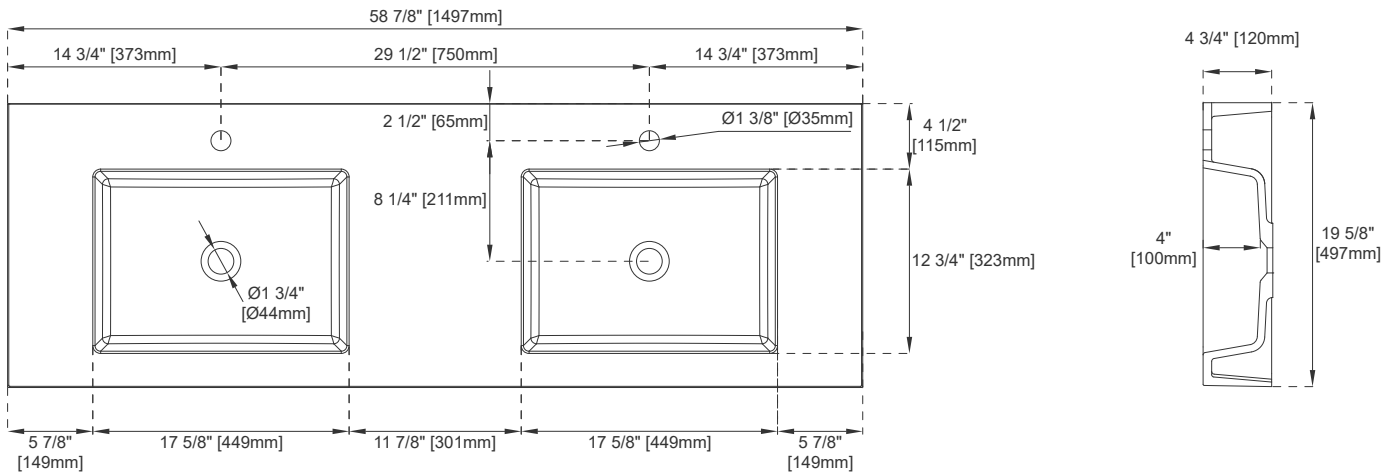

## Dimension

Length: 58-7/8"

Width: 19-5/8"

Basin Depth: 4"

Overall Height: 4-3/4"

Visible Height: 4-3/4"

# 59" CS SERIES BASIN

CS-S368-DGG

CS-S368-GW

# JAMES MARTIN

VANITIES

Top View

Side View

Front View

All dimensions are nominal

Visit website for warranty and installation information  
[www.jamesmartinvanities.com](http://www.jamesmartinvanities.com)