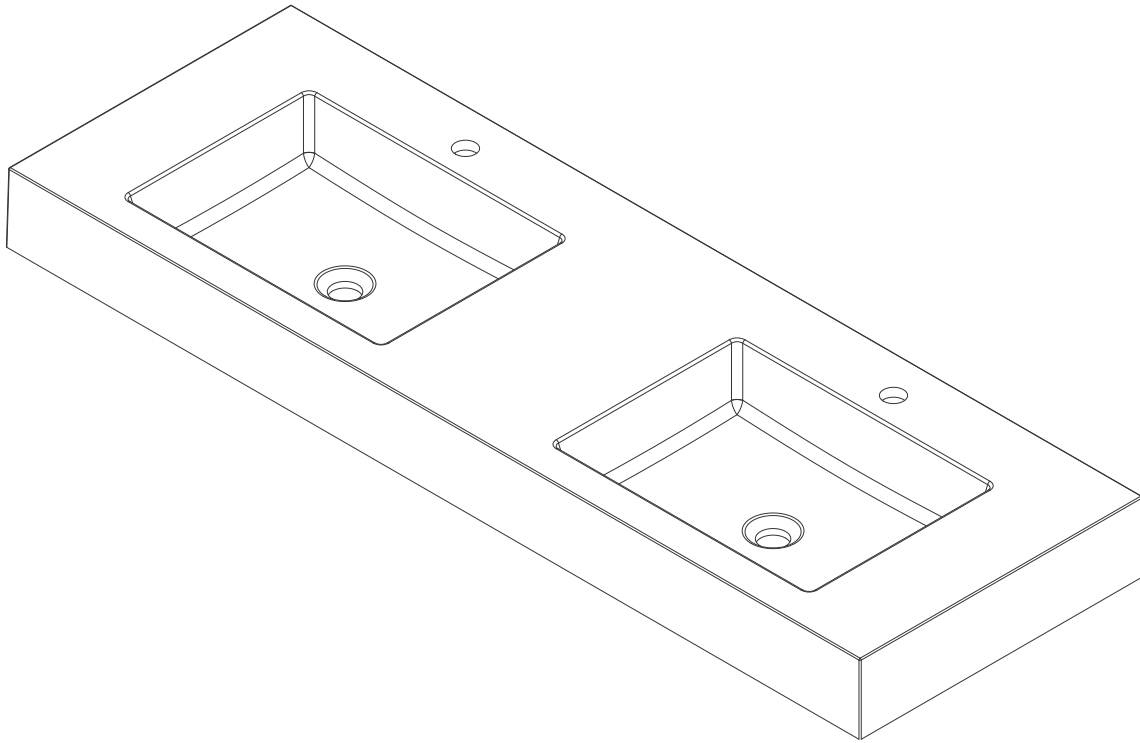

# 59" CS SERIES BASIN

CS-S368-DGG

CS-S368-GW

**JAMES MARTIN**  
VANITIES

## Features and Materials

Countertop Materials: Composite Stone

Number of Basins: Two, Integrated Sinktop

Basin Overflow: NO

Certifications: ICC-ES PMG-1568

## Dimension

Length: 58-7/8"

Width: 19-5/8"

Basin Depth: 4"

Overall Height: 4-3/4"

Visible Height: 4-3/4"