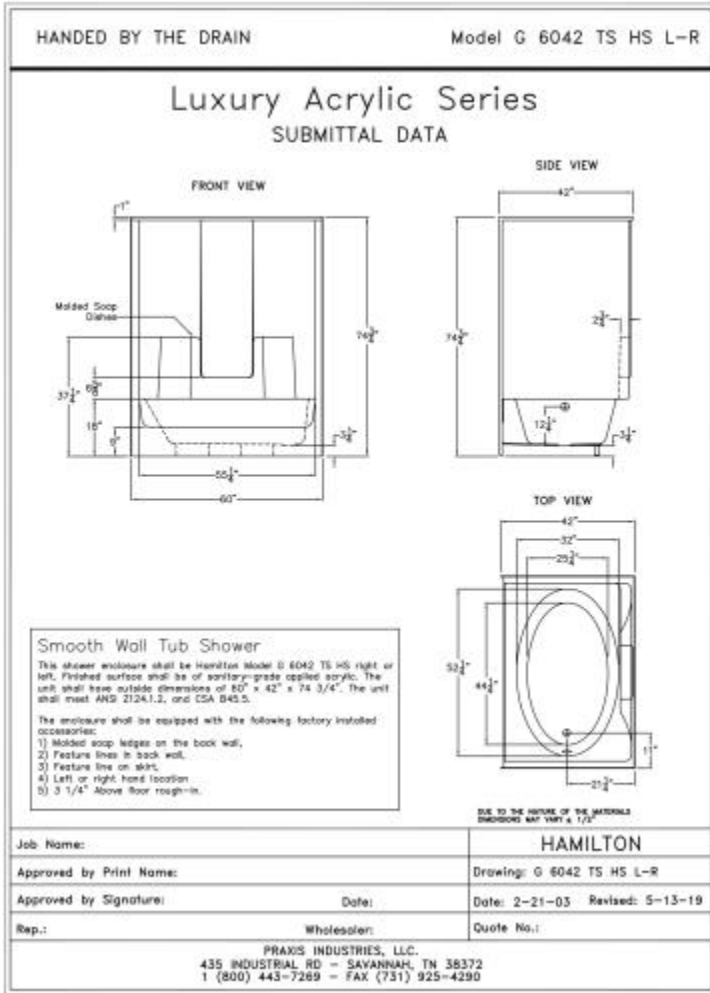

G 6042 TS HS L/R 60 x 42 AcrylX Alcove One-Piece Tub Shower

Model number:

G6042TSHSL-WHT

Dimensions: 36" x 60" x 75"

Installation: Alcove

Material: AcrylX™

Standard Features:

- AcrylX™ Applied Acrylic
- One Piece Tub Shower
- Smooth Wall

White

Bone Granite

Bone

Certifications

HAMILTON products adhere to one or more of the following certifications:

G 6042 TS HS L/R 60 x 42 AcryIX Alcove One-Piece Tub Shower

Model number:

G6042TSHSL-WHT

Dimensions: 36" x 60" x 75"

Installation: Alcove

Material: AcryIX™

Dimensions

36 x 60 x 75 In.
(914 x 1524 x 1905 mm)

Weight

155 lbs - 70 kg

Drain location:

Left

Right

Project:

Contractor:

Representative:

Date:

Tel:

Notes: