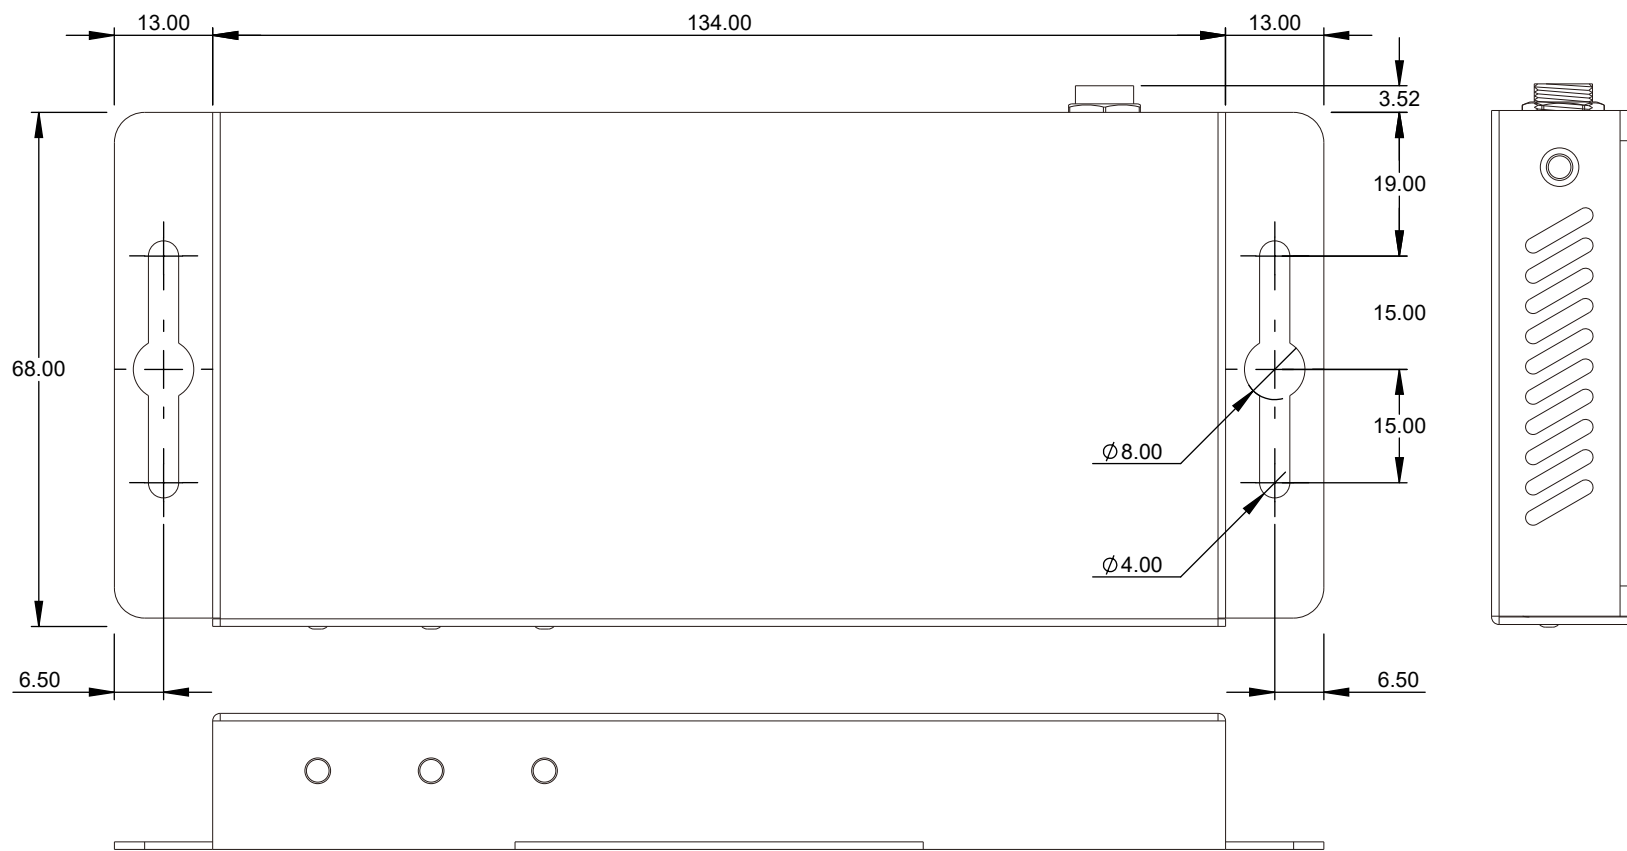

THIRD ANGLE PROJECTION

GENERAL NOTES

DIMENSIONS ARE IN MM - DO NOT SCALE
 THIS DOCUMENT CONTAINS CONFIDENTIAL,
 PROPRIETARY INFORMATION THAT IS
 PROPERTY OF STARTECH.COM

PRODUCT ID	ST121HD20FXA
DESCRIPTION	HDMI Over Fiber Extender (LC) - 4K 60Hz HDMI 2.0 - 3300ft (1km) over Single Mode - 1000ft (300m) over Multimode Fiber Optic Cable - Transmitter/Receiver AV Converter Kit
DO NOT SCALE	SHEET: 1 OF: 1
	UPLOAD DATE: 4/25/2022