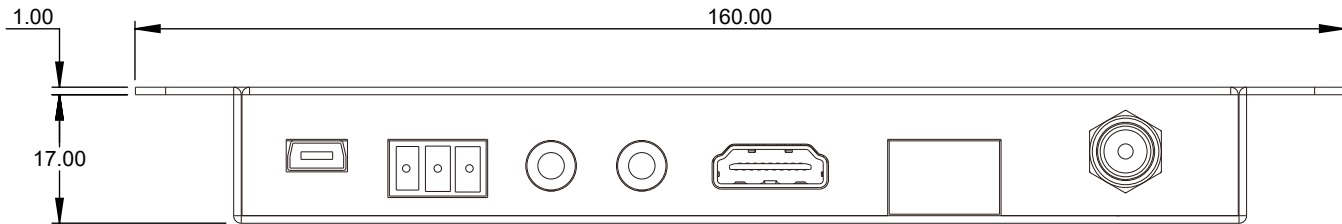

8 7 6 5 4 3 2 1

F

E

D

C

B

A

8 7 6 5 4 3 2 1

THIRD ANGLE PROJECTION

GENERAL NOTES

DIMENSIONS ARE IN MM - DO NOT SCALE
 THIS DOCUMENT CONTAINS CONFIDENTIAL,
 PROPRIETARY INFORMATION THAT IS
 PROPERTY OF STARTECH.COM

PRODUCT ID	ST121HD20FXA
DESCRIPTION	HDMI Over Fiber Extender (LC) - 4K 60Hz HDMI 2.0 - 3300ft (1km) over Single Mode - 1000ft (300m) over Multimode Fiber Optic Cable - Transmitter/Receiver AV Converter Kit
DO NOT SCALE	SHEET: 1 OF: 1
	UPLOAD DATE: 4/25/2022