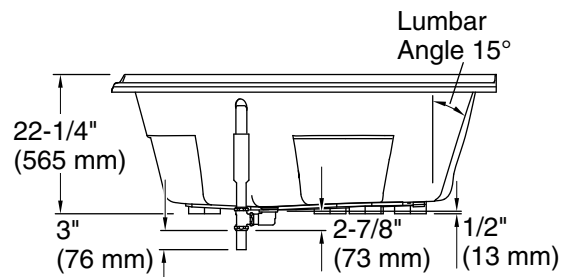

	0	White
---	---	-------

No change in measurements if connected with drain illustrated. (K-11677)

 Recommended Faucet Location

Technical Information

All product dimensions are nominal.

Drain location:	Center
Basin area, bottom:	52" x 38-3/4" (1321 mm x 984 mm)
Basin area, top:	61" x 46-1/4" (1549 mm x 1175 mm)
Weight:	91 lbs (41.3 kg)
Minimum floor load:	38 lbs/ft ² (185.5 kg/m ²)
Water depth:	15" (381 mm)
Water capacity:	96 gal (363.4 L)