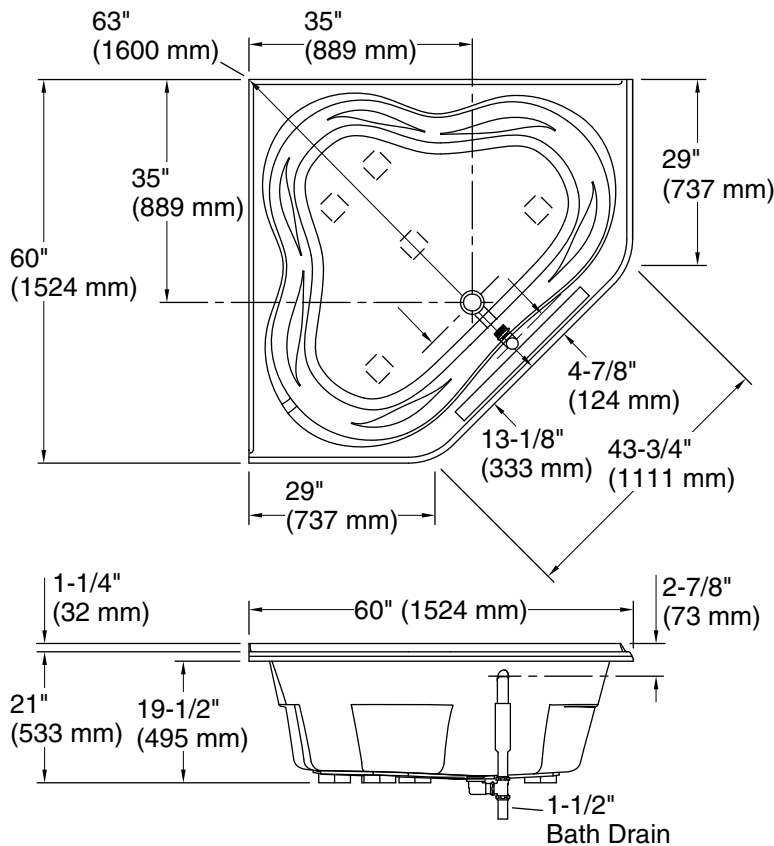

Material

- Acrylic

Installation

- Center drain
- Corner

Required Products/Accessories

K-T37391 Rotary-turn bath drain trim

K-T37392 Rotary-turn bath drain trim

or

	0	White
---	---	-------

No change in measurements if connected with drain illustrated. (K-11677)

 Recommended Faucet Location

Technical Information

All product dimensions are nominal.

Drain location:	Center
Basin area, bottom:	52" x 38-3/4" (1321 mm x 984 mm)
Basin area, top:	61" x 46-1/4" (1549 mm x 1175 mm)
Weight:	91 lbs (41.3 kg)
Minimum floor load:	38 lbs/ft ² (185.5 kg/m ²)
Water depth:	15" (381 mm)
Water capacity:	96 gal (363.4 L)

Notes

Measure your actual product for rough-in details.

Install this product according to the installation instructions.

The hot water supply should be 70% of the capacity of the bath or greater. Installations will vary.