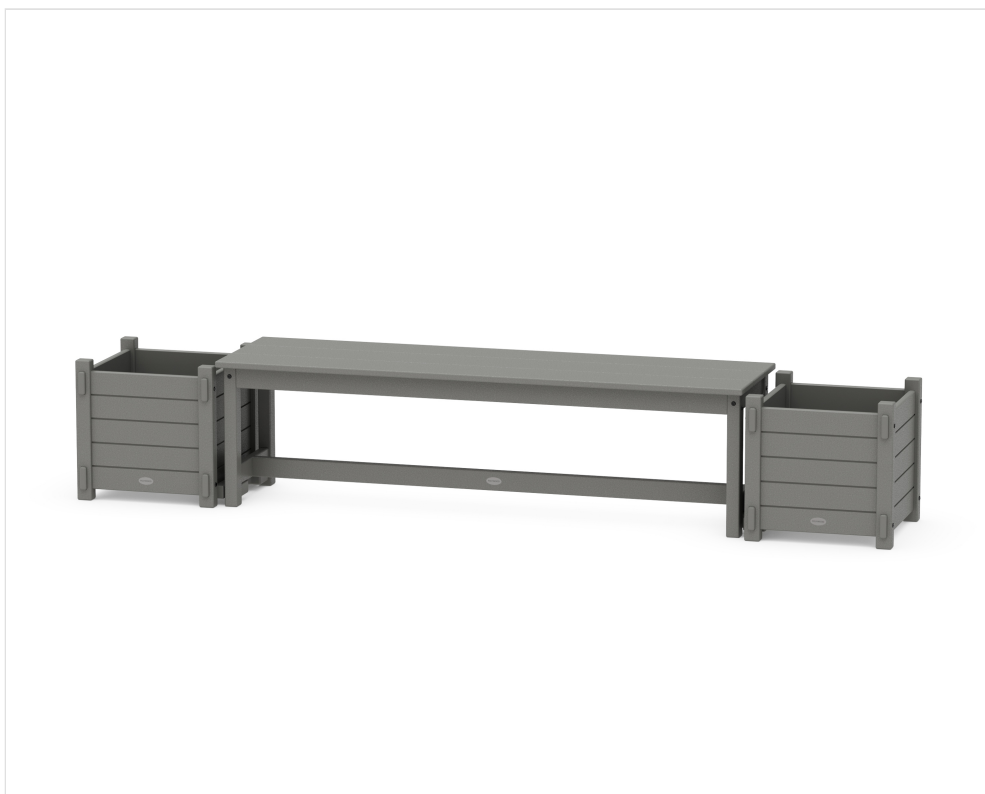

POLYWOOD®

Sustainable Outdoor Furniture

CLIMATETUFF™
MATERIALS

COLORSTAY™
TECHNOLOGY

MADE IN
THE USA

CONSCIOUSLY
CRAFTED

60" Nautical Straight Planter Bench Set

BRAND | POLYWOOD®

COLLECTION | Nautical

SKU | PWS3045-1

SET WEIGHT + DIMENSIONS

Overall Set Weight	97.0 lbs
Recommended Minimum Space (Based on pictured configuration)	94.0" W x 17.0" H x 17.0" D

INDIVIDUAL ITEM DIMENSIONS

Qty	NAME	SKU	DIMENSIONS (W x H x D)
1	60" Planter Bench	BNP60	60.0" x 16.75" x 16.38"
2	Nautical Square Planter Box	62 21S	16.75" x 16.0" x 16.24"
2	Modular Planter Connection Block	P15675	1.5" x 4.0" x 12.5"