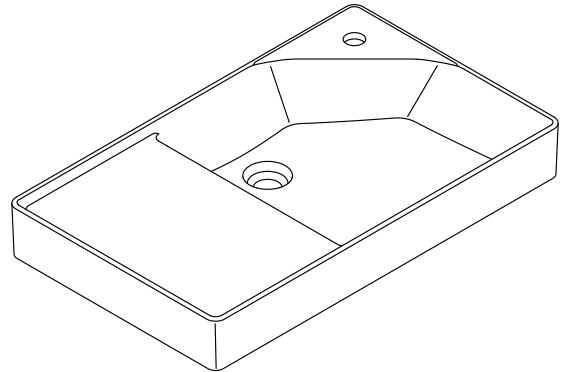

Features

- Vanity top with integrated sink
- Deep square basin with a contemporary design minimizes splash
- Corner faucet deck with raised edge maximizes space and keeps water from spilling onto countertop
- Single faucet hole
- Storage deck provides a convenient, dry space to set small items
- Pair with Spacity™ dual-sided tray and washboard to store products or wash clothing (sold separately)
- Thin angled edges allow you to customize your storage with hanging accessories (sold separately)
- Rear drain placement increases vanity cabinet storage space underneath
- Unique side slotted overflow creates a sleek look
- Glazed finish is easy to clean

Material

- Fireclay

Installation

- Vanity top

Codes/Standards

ASME A112.19.2/CSA B45.1

KOHLER® One-Year Limited Warranty

See website for detailed warranty information.