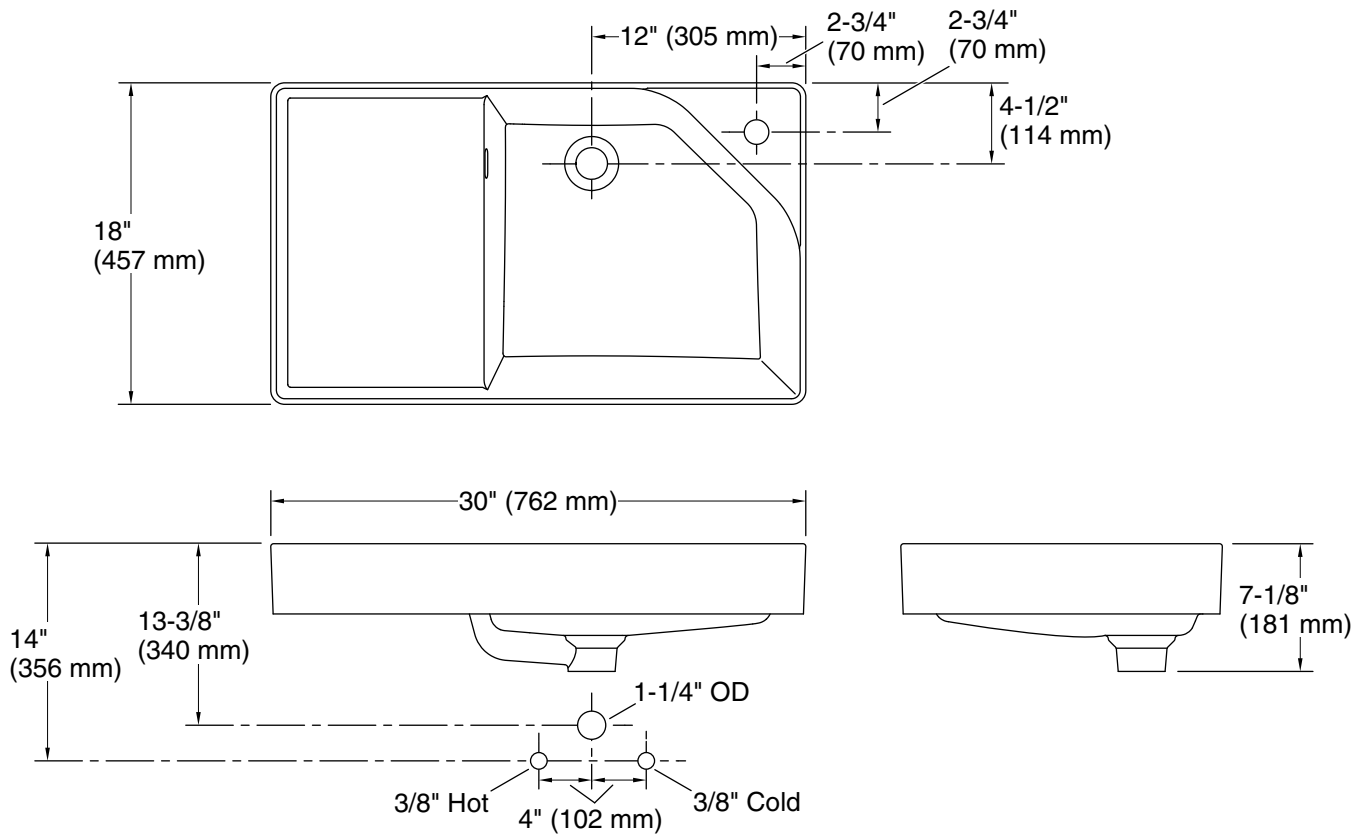

Features

- Vanity top with integrated sink
- Deep square basin with a contemporary design minimizes splash
- Corner faucet deck with raised edge maximizes space and keeps water from spilling onto countertop
- Single faucet hole
- Storage deck provides a convenient, dry space to set small items
- Pair with Spacity™ dual-sided tray and washboard to store products or wash clothing (sold separately)
- Thin angled edges allow you to customize your storage with hanging accessories (sold separately)
- Rear drain placement increases vanity cabinet storage space underneath
- Unique side slotted overflow creates a sleek look
- Glazed finish is easy to clean

Technical Information

All product dimensions are nominal.

Basin configuration: Single Bowl
 Min. base cabinet width: 30" (762 mm)
 With overflow: Yes

Notes

Install this product according to the installation instructions.
 Product dimensions are nominal and may vary per ASME A112.19.2 tolerances.