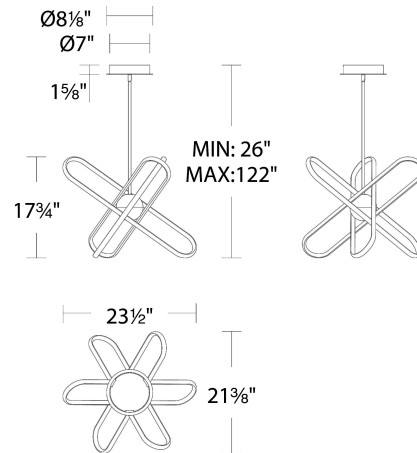

WAC LIGHTING

Valerius

Chandelier 3000K

Fixture Type: _____

Catalog Number: _____

Project: _____

Location: _____

Model & Size	Color Temp	Finish	LED Watts	LED Lumens	Delivered Lumens
PD-37224 24"	3000K	BK Black BN Brushed Nickel	34W	3500	1897

Example: **PD-37224-BN**

For custom requests please contact customs@wacighting.com

FEATURES

- Omnidirectional diffused illumination
- Three 12" and one 6" downrods included (additional downrods available)
- Spin-on round canopy with minimal hardware
- May be mounted on a sloped ceiling
- Driver concealed within the canopy
- 5 Year warranty

REPLACEMENT PARTS

- ROD-I06-PC127T-BK - 6" rod
- ROD-I06-PC127T-BN - 6" rod
- ROD-I12-PC127T-BK - 12" rod
- ROD-I12-PC127T-BN - 12" rod
- HDW-BA22-CE - Hardware Pack

FINISHES:

LINE DRAWING:

PD-37224