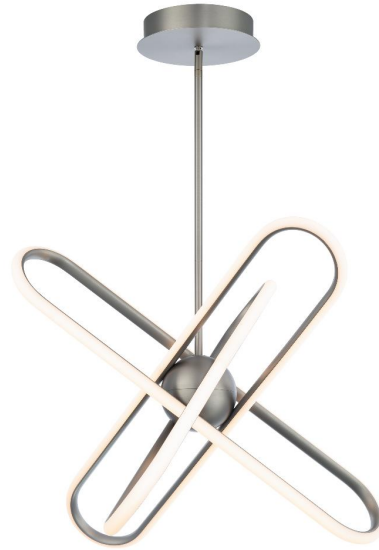

WAC LIGHTING

Valerius

Chandelier 3000K

Fixture Type: _____

Catalog Number: _____

Project: _____

Location: _____

Model & Size	Color Temp	Finish	LED Watts	LED Lumens	Delivered Lumens
PD-37224 24"	3000K	BK Black BN Brushed Nickel	34W	3500	1897

Example: **PD-37224-BN**

For custom requests please contact customs@wacighting.com

FEATURES

- Omnidirectional diffused illumination
- Three 12" and one 6" downrods included (additional downrods available)
- Spin-on round canopy with minimal hardware
- May be mounted on a sloped ceiling
- Driver concealed within the canopy
- 5 Year warranty

SPECIFICATIONS

Color Temp:	3000K
Input:	120/277V,50/60Hz
CRI:	90
Dimming:	ELV: 100-10% ,TRIAC: 100-10%
Rated Life:	50000 Hours
Standards:	ETL, cETL,Title 24 JA8 Compliant Damp Location Listed
Construction:	Aluminum body, silicone diffuser

REPLACEMENT PARTS

- ROD-I06-PC127T-BK - 6" rod
- ROD-I06-PC127T-BN - 6" rod
- ROD-I12-PC127T-BK - 12" rod
- ROD-I12-PC127T-BN - 12" rod
- HDW-BA22-CE - Hardware Pack

FINISHES:

LINE DRAWING:

PD-37224