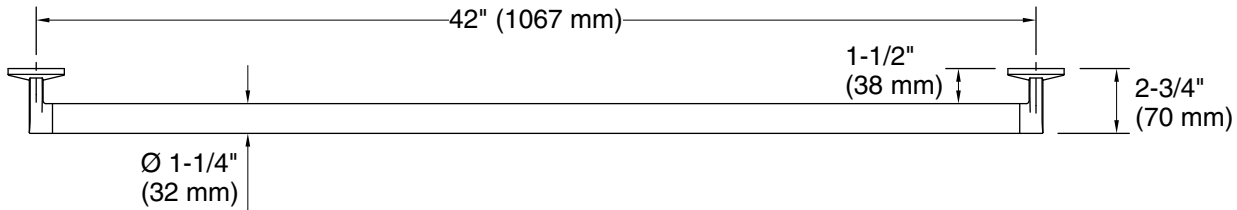

Features

- 42" (1067 mm) bar
- Provides minimum 300 lb load capacity
- Coordinates with other products in the Components collection

Material

- Premium metal construction for durability and reliability
- KOHLER finishes resist corrosion and tarnishing

Technical Information

All product dimensions are nominal.

Material: Zinc, Stainless Steel

Notes

Install this product according to the installation instructions.

WARNING: Risk of personal injury. The wall plates on the grab bar must be mounted to a brace between the wall studs. This will ensure that the weight of the user is adequately supported.