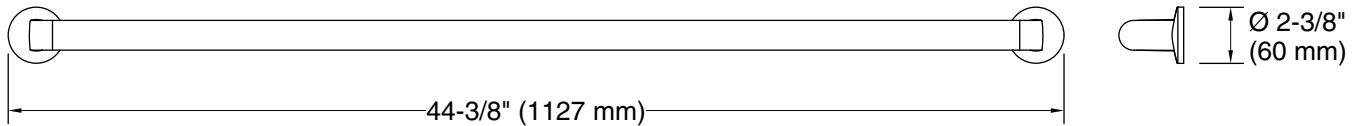

Features

- 42" (1067 mm) bar
- Provides minimum 300 lb load capacity
- Coordinates with other products in the Components collection

Material

- Premium metal construction for durability and reliability
- KOHLER finishes resist corrosion and tarnishing

Technical Information

All product dimensions are nominal.

Material: Zinc, Stainless Steel

Notes

Install this product according to the installation instructions.

WARNING: Risk of personal injury. The wall plates on the grab bar must be mounted to a brace between the wall studs. This will ensure that the weight of the user is adequately supported.