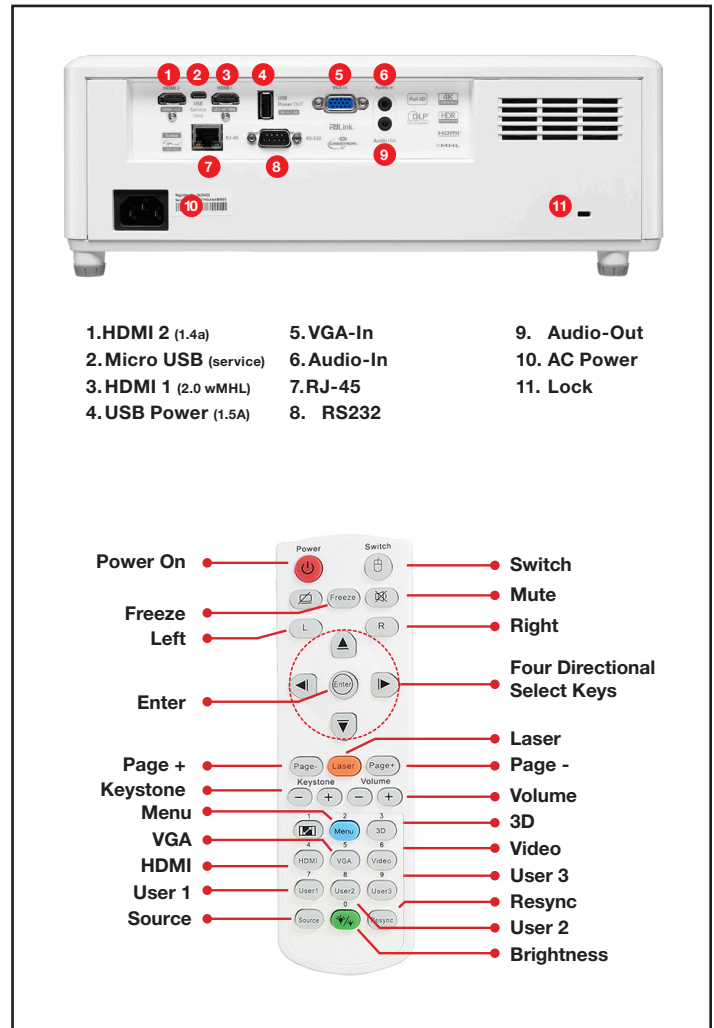

PHYSICAL SPECIFICATIONS

Security	Kensington® lock port, password (OSD)
Weight	9.4 lbs
Dimensions (W x H x D)	13.26" x 4.8" x 10.5"

*Light source life is dependent on brightness mode, display mode, usage, environmental conditions and more. Light source brightness can decrease over time.

†Watching 3D projection while wearing 3D glasses for an extended period of time may cause headaches or fatigue. If you experience a headache, fatigue or dizziness, stop viewing the 3D projection and rest.

Portrait orientation must follow the recommended positions. Please consult the user manual for further information.

Warranty

2 Year parts and labor limited warranty on the projector, 5-year or 12,000 hour light source warranty (whichever comes first)

What's in the Box

ZH403, AC power cable, remote control, batteries, quick start user manual

Accessories

Universal Ceiling mount: OCM815W
Universal Ceiling mount: OCM818W-RU
Universal Ceiling mount: BM-5001U
Remote (replacement): BR-5080C
4K UHD Casting and mirroring adapter: UHDCast Pro
QuickCast Pro 4K HDMI starter kit: QCP-SK-4K-HDMI (1 TX and 1 RX)
QuickCast Pro 4K HDMI starter kit: QCP-4K-KIT (2 TX, 1 RX, 1 Cradle)

UPC 796435 44 463 1

Optoma.com

Copyright © 2020 Optoma Technology, Inc. DLP® and the DLP logo are registered trademarks of Texas Instruments™. All other trademarks are the property of their respective owners. All specifications subject to change at any time. 11032020