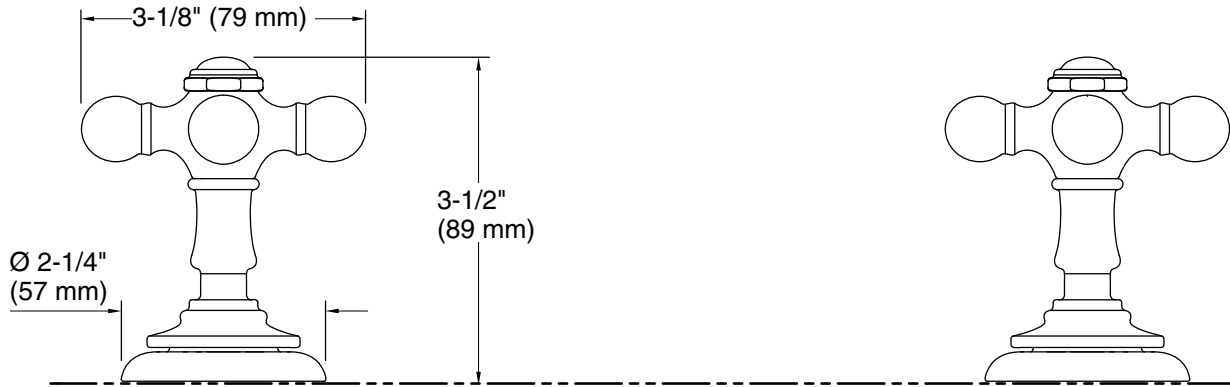

KOHLER® Faucets Deck-mount bath faucet handle trim with Cross design **Artifacts®** K-T98071-3

Features

- Two cross handles offer separate control of hot and cold water
- Bath spout sold separately
- Coordinates with other products in the Artifacts collection

Material

- Premium metal construction for durability and reliability
- KOHLER finishes resist corrosion and tarnishing

Installation

- Deck-mount

Recommended Products/Accessories

- K-72567 18" Towel Bar
- K-72568 24" Towel Bar
- K-72570 24" Double Towel Bar
- K-72571 Towel Ring
- K-72572 Robe Hook
- K-72573 Pivoting toilet paper holder
- K-72576 Toilet paper carriage

2-15-2026 19:39 - US/CA

THE BOLD LOOK
OF **KOHLER®**

KOHLER Faucets Deck-mount bath faucet handle trim with Cross design
Artifacts®
K-T98071-3

Technical Information

All product dimensions are nominal.

Spout: