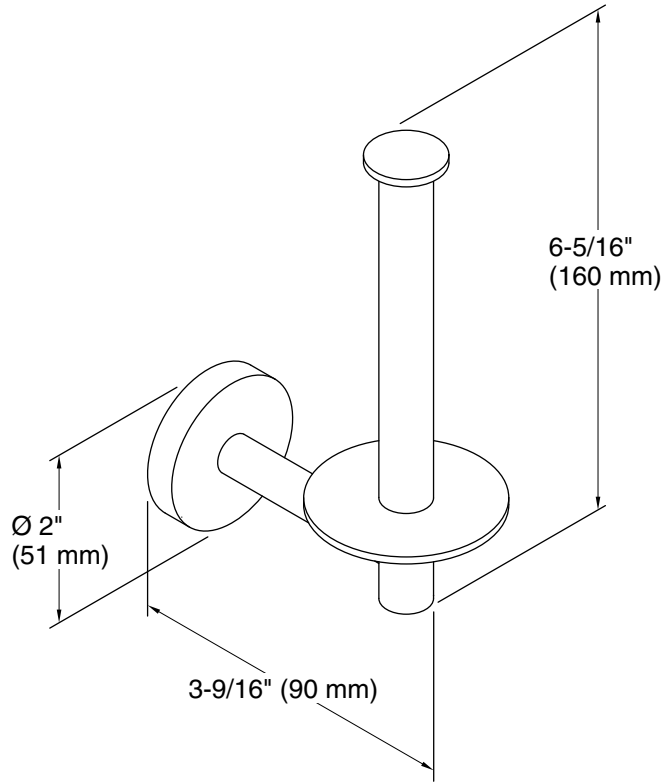

Features

- Vertical holder makes changing toilet paper quick and simple
- Coordinates with Elate faucets and accessories

Material

- Premium metal construction for durability and reliability
- KOHLER finishes resist corrosion and tarnishing

Color	Code	Description
	CP	Polished Chrome
	BN	Vibrant® Brushed Nickel
	BL	Matte Black
	2MB	Vibrant® Brushed Moderne Brass

Technical Information

All product dimensions are nominal.

Material: Zinc, Stainless Steel