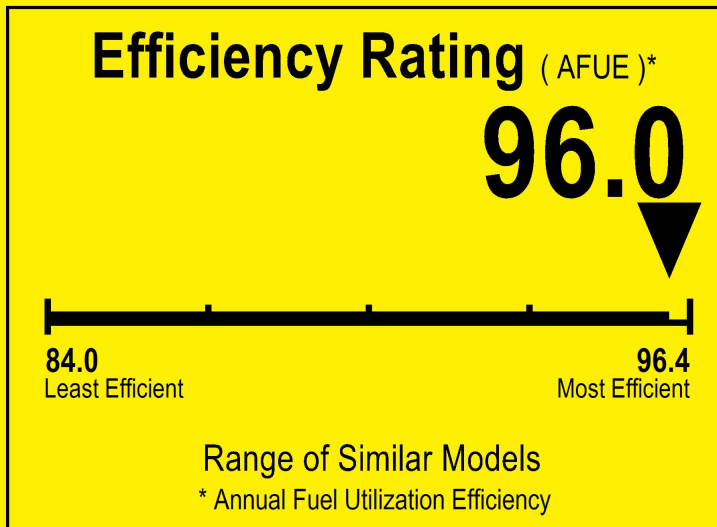

U.S. Government

Federal law prohibits removal of this label before consumer purchase.

ENERGYGUIDE

Boiler
Water
Natural Gas, Propane Gas

RINNAI
Model IP090199C (REB-B2658FF-US)

For energy cost info, visit
productinfo.energy.gov