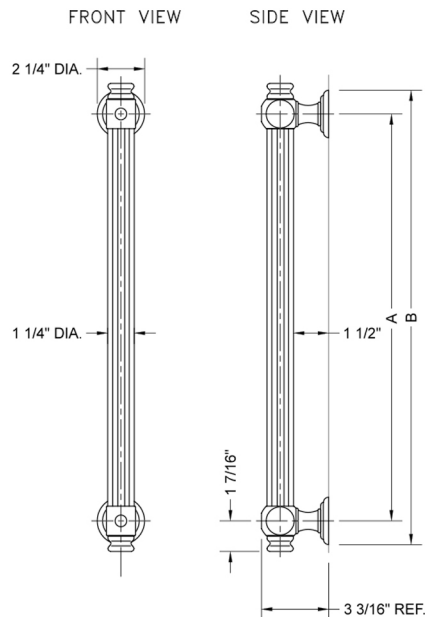

12" G61 Straight Grab Bar

Model #: G61-12-

FEATURES:

- Grab bars are ADA compliant when installed properly
- All brass construction, fully polished & plated
- Style options to complement all collections
- Optional handshower sliders and toilet paper/washcloth holders can be added only upon initial order
- *NOTE: GRAB BARS OVER 32" REQUIRE A MIDDLE POST
- All grab bars can be custom sized. Contact JACLO for pricing & availability

SPECIFICATION DRAWING:

BRASS LUXURY GRAB BAR			
PART. #	DESCRIPTION	A	B
G61-12-XX	12" CENTER TO CENTER	12"	14 1/4"
G61-16-XX	16" CENTER TO CENTER	16"	18 1/4"
G61-18-XX	18" CENTER TO CENTER	18"	20 1/4"
G61-24-XX	24" CENTER TO CENTER	24"	24 1/4"
G61-32-XX	32" CENTER TO CENTER	32"	34 1/4"
*NOTE: GRAB BARS OVER 32" REQUIRE A MIDDLE POST			
G61-36-XX	36" CENTER TO CENTER	36"	38 1/4"
G61-42-XX	42" CENTER TO CENTER	42"	44 1/4"
G61-48-XX	48" CENTER TO CENTER	48"	50 1/4"
G61-60-XX	60" CENTER TO CENTER	60"	62 1/4"