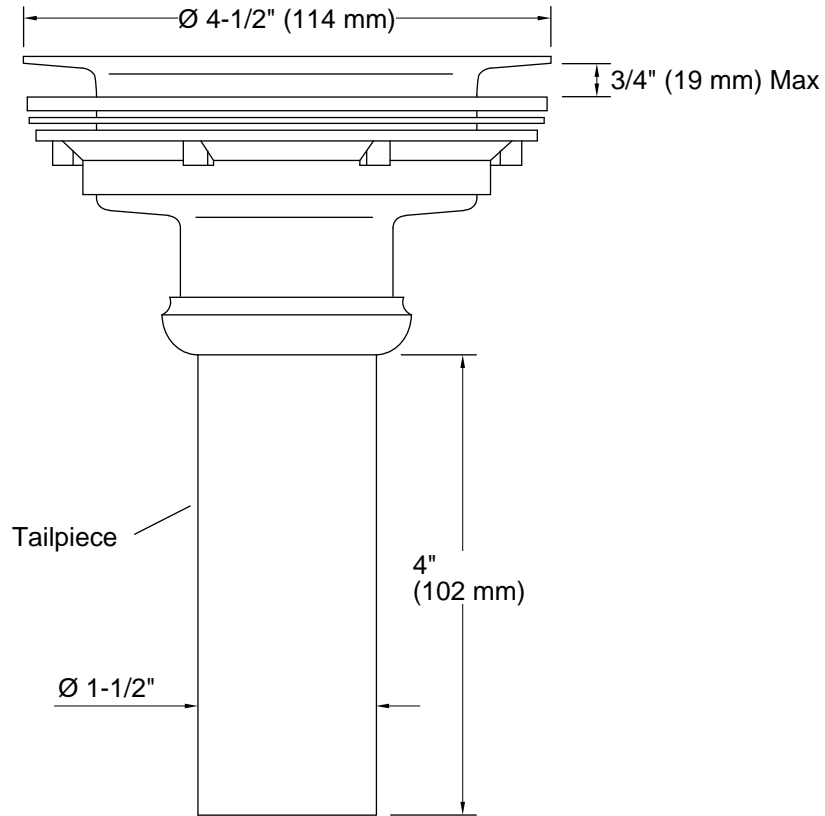

Technical Information

All product dimensions are nominal.

Material: Stainless Steel

Notes

Install this product according to the installation guide.