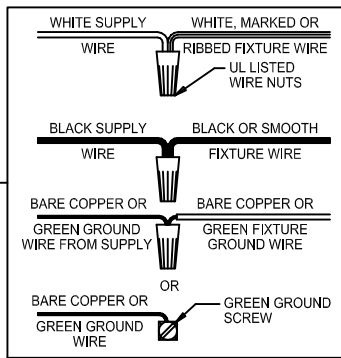

CAUTION: Read instructions carefully and turn electricity off at main circuit breaker panel before beginning installation.

300080, 300081, 300082, 300083

WARNING - If any Special Control Devices are used with this Fixture, Follow the Instructions Carefully to assure full compliance with N.E.C. requirements. If there are any questions, contact a Qualified Electrical Contractor.

CAUTION - All glass is fragile, use care when handling Glass component(s) and or Lamp(s).

CANOPY MOUNTING & WIRE CONNECTION ASSEMBLY STEPS:

1. D, E → A
2. K → D
3. B, A → C
4. F → G 
5. H, J → D

FIXTURE ASSEMBLY STEPS: