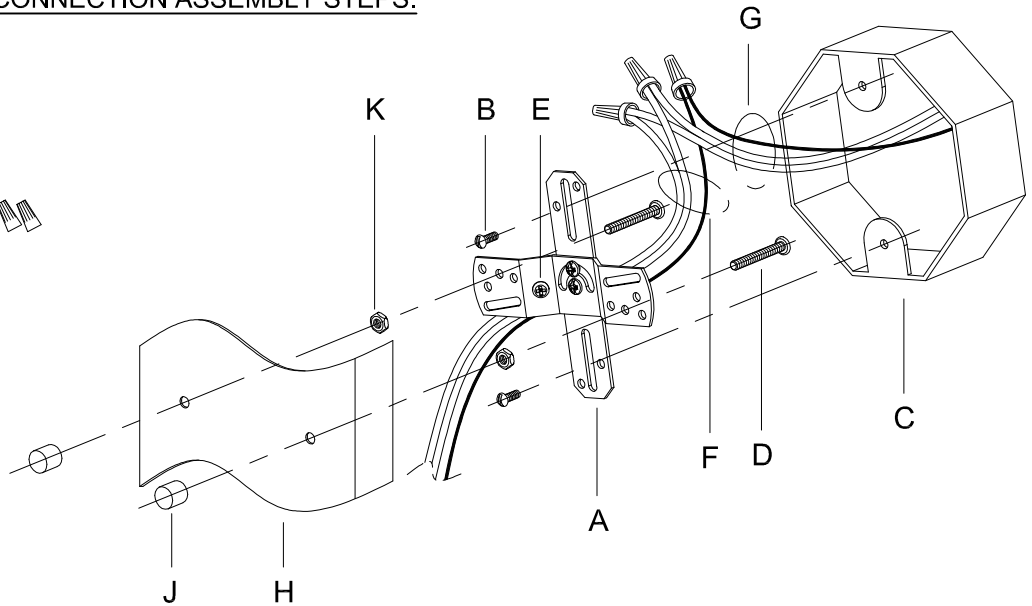

CAUTION: Read instructions carefully and turn electricity off at main circuit breaker panel before beginning installation.

300080, 300081, 300082, 300083

WARNING - If any Special Control Devices are used with this Fixture, Follow the Instructions Carefully to assure full compliance with N.E.C. requirements. If there are any questions, contact a Qualified Electrical Contractor.

CAUTION - All glass is fragile, use care when handling Glass component(s) and or Lamp(s).

CANOPY MOUNTING & WIRE CONNECTION ASSEMBLY STEPS:

1. D, E → A
2. K → D
3. B, A → C
4. F → G 
5. H, J → D

FIXTURE ASSEMBLY STEPS: