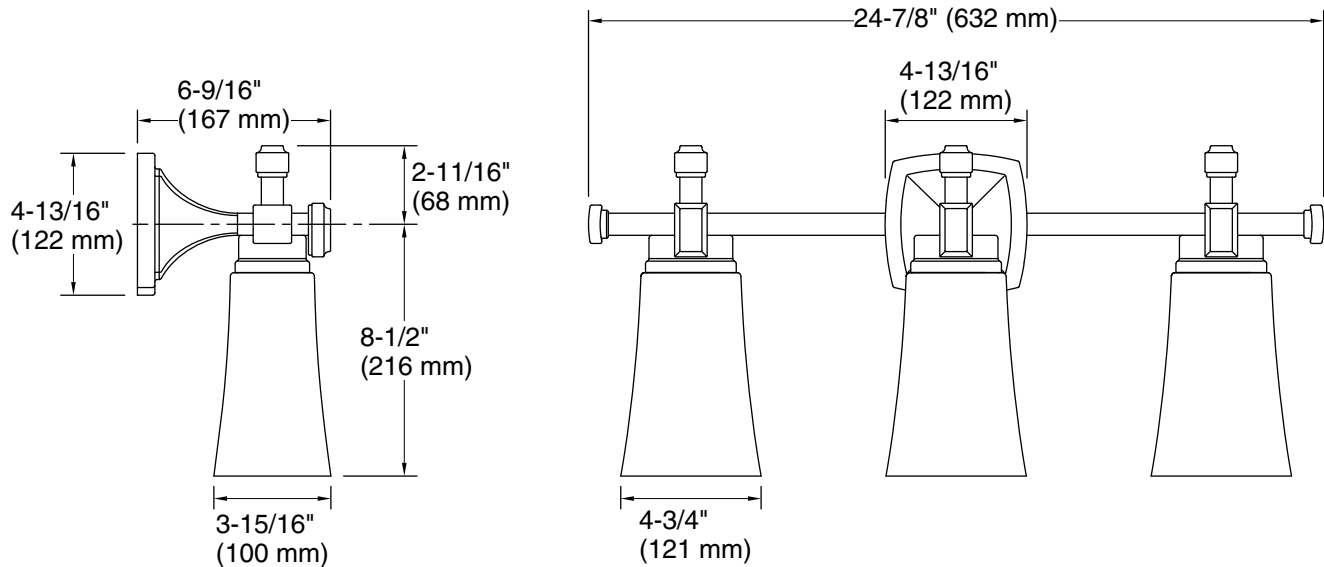

Required Electrical Service

One circuit required.

120 V, 1.5 A, 60 Hz

Technical Information

All product dimensions are nominal.

Material: Steel, Aluminum, Zinc, Glass

Number of Lights: 3

Lighting Type: Socket-based

Socket Type: E-26 Medium

Number of Shades: 3

Shade Type: Glass - clear

Hanging Type: Non-hanging