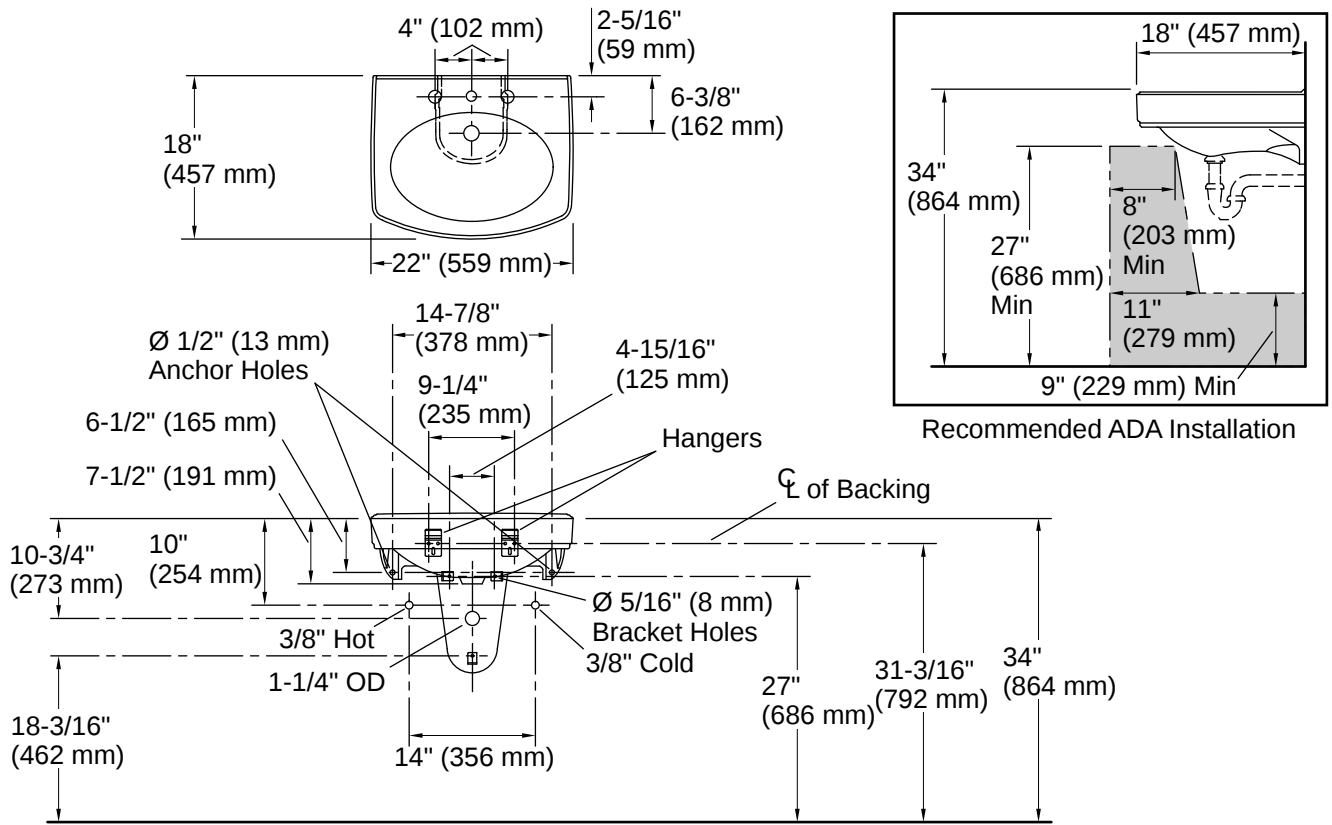

Pinoir® | K-2035-8

22" oval wall-mount bathroom sink

Features

- 8" (203 mm) widespread faucet holes
- Oval basin
- Overflow drain
- Combination consists of basin and shroud

Sustainability

Available Colors/Finishes

Warranty

See website for detailed warranty information.

KOHLER® Vitreous China Bathroom Sink Lifetime Limited Warranty

Technical Information

Number of Deck Holes:	3
Faucet Hole(s) Size:	1-3/8" (35 mm)
Center(s):	8" (203 mm)
With Overflow:	Yes
Drain Hole Diameter:	1-3/4" (44 mm)
Basin Configuration:	Single Bowl
Basin Length:	18" (457 mm)
Basin Width:	12" (305 mm)
Basin Depth:	6" (153 mm)

Material

- Vitreous china

Included Combo Skus

- K-2057 Bathroom sink shroud
- K-2028-8 22" oval wall-mount bathroom sink

Recommended Products/Accessories

K-23726 Drain treatment

K-7605-P Pair 3/8" NPT angle supplies with stop, cross handle and annealed vertical tube

K-8998 Adjustable P-trap with tubing outlet, 1-1/4" x 1-1/4"

K-23725 Cast iron cleaner

Installation

- Wall-mount

Installation Notes

Install this product according to the installation instructions.

Product dimensions are nominal and may vary per ASME A112.19.2 tolerances.