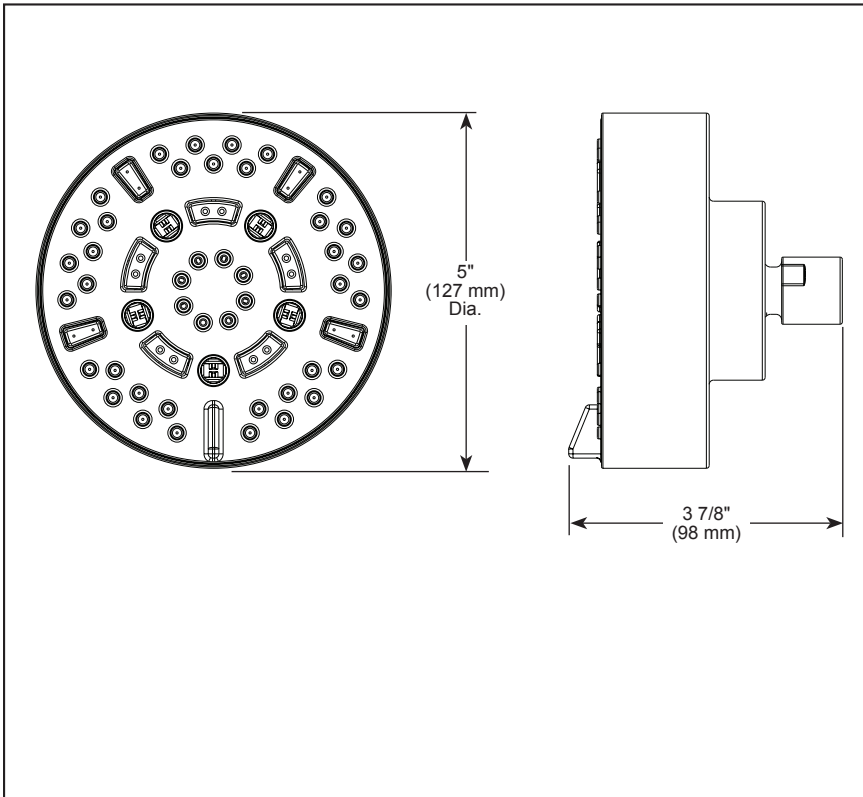

WARRANTY

- Parts and Finish – Lifetime limited warranty; or for commercial purchasers, 10 years for multi-family residential (apartments and condominiums) and 5 years for all other commercial uses, in each case from the date the product is received by the original purchaser or their authorized representative (installation contractor, etc.).
- Please go to www.brizo.com for the complete details of our limited warranty.