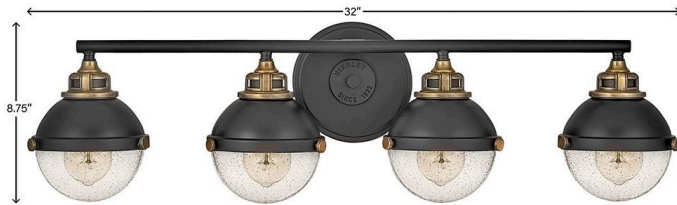

FLETCHER

5174BK

LARGE FOUR LIGHT VANITY

Fletcher's chic vibe transcends style boundaries. A seamless dome shade features a cast-fitter and an elegant capture ring that secures the clear seeded glass with decorative cast knobs. Spanning vintage to industrial, classic to transitional, Fletcher seamlessly unifies any decor declaration.

DETAILS

FINISH:	Black
MATERIAL:	Steel
GLASS:	Clear Seedy
DIMMABLE:	YES - WITH DIMMABLE LAMP (NOT INCLUDED)

DIMENSIONS

WIDTH:	32"
HEIGHT:	8.8"
WEIGHT:	7lb
BACK PLATE:	6" Dia.
EXTENSION:	7.5"
TOP TO OUTLET:	3"

LIGHT SOURCE

LIGHT SOURCE:	Socketed
WATTAGE:	4-8w Med. LED, 100w Equiv.
VOLTAGE:	120v

SHIPPING

CARTON LENGTH:	34
CARTON WIDTH:	10
CARTON HEIGHT:	12
CARTON WEIGHT:	10.3

PRODUCT DETAILS:

- This fixture can be mounted either up or down to best fit your space
- Damp Rated
- Classic, elegant lines and timeless details enhance a traditional space