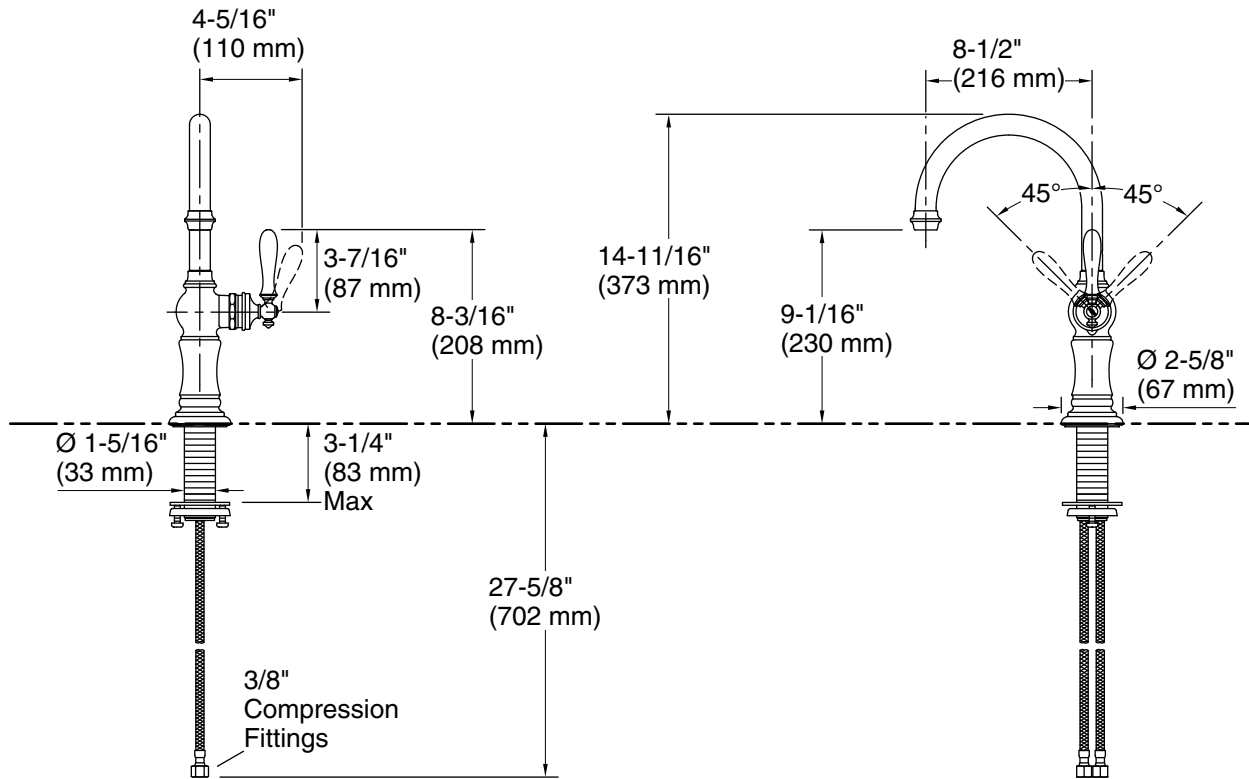

Features

- High-arch spout with 360° spout rotation offers superior clearance for filling pots and cleaning
- KOHLER® ceramic disc valves exceed industry longevity standards for a lifetime of durable performance
- Single lever handle is simple to use and makes adjusting water temperature easy
- Temperature memory allows faucet to be turned on and off at the temperature set during prior usage
- Available with 8-1/2" (216 mm) swing spout reach
- 1.5 gpm (5.7 lpm) maximum flow rate at 60 psi (4.14 bar)

Installation

- Single-hole installation (three-hole escutcheon sold separately)
- Flexible connections for easy installation

Adapters, Rough-in and Extension Kits

1012715 Range: 3-1/4" (83 mm) - 5-3/8" (137 mm)

Technical Information

All product dimensions are nominal.

Faucet flow rate: 1.5 gal/min (5.7 l/min)

Spout:

Spout reach: 8-1/2" (216 mm)

Notes

Install this product according to the installation instructions.