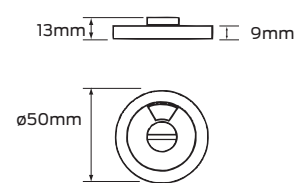

Indicating emergency release

● SSS ● SBC