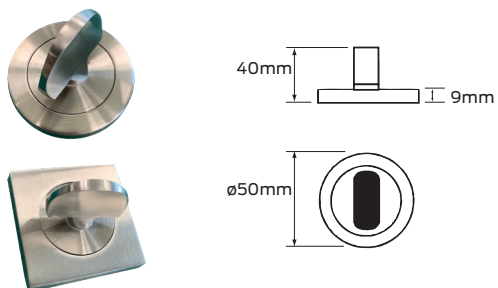

Specifications

Square option	An optional square rose cover can be purchased separately to convert an escutcheon to the square profile
Material	Solid stainless steel
Handed Product 	The hand icon denotes a product that can be purchased as left or right handed

Indicating emergency release

● SSS ● SBC

Euro profile cylinder

● SSS ● SBC

Oval cylinder

● SSS ● SBC

Schlage escutcheons continued

Accessible turn

● SSS ● SBC

Indicating accessible turn

● SSS ● SBC

Large turn

● SSS

Indicating large turn

● SSS

Large euro turn

● SSS ● SBC ● MB (square only)*

Schlage escutcheon sets

Passage turn set

Large euro turn escutcheon x 2 and passage latch

● SSS ● SBC ● MB (square only)*

Emergency turn set

Turn escutcheon, emergency release escutcheon and privacy bolt