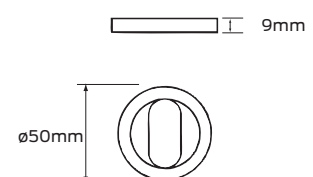

Specifications

Square option	An optional square rose cover can be purchased separately to convert an escutcheon to the square profile
Material	Solid stainless steel
Handed Product 	The hand icon denotes a product that can be purchased as left or right handed

Indicating emergency release

● SSS ● SBC

Euro profile cylinder

● SSS ● SBC

Oval cylinder

● SSS ● SBC

Schlage escutcheons continued

Accessible turn

● SSS ● SBC

Indicating accessible turn

● SSS ● SBC

Large turn

● SSS

Indicating large turn

● SSS

Large euro turn