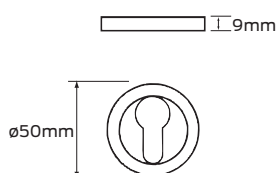

Specifications

Square option	An optional square rose cover can be purchased separately to convert an escutcheon to the square profile
Material	Solid stainless steel
Handed Product 	The hand icon denotes a product that can be purchased as left or right handed

Indicating emergency release

● SSS ● SBC

Euro profile cylinder

● SSS ● SBC

Oval cylinder

● SSS ● SBC

Schlage escutcheons continued

Accessible turn