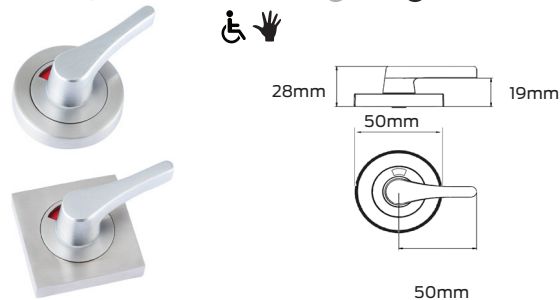

Specifications

Square option	An optional square rose cover can be purchased separately to convert an escutcheon to the square profile
Material	Solid stainless steel
Handed Product 	The hand icon denotes a product that can be purchased as left or right handed

Indicating emergency release

● SSS ● SBC

Euro profile cylinder

● SSS ● SBC

Oval cylinder

● SSS ● SBC

Schlage escutcheons continued

Accessible turn

● SSS ● SBC

Indicating accessible turn

● SSS ● SBC

Large turn

● SSS

Indicating large turn

● SSS

Large euro turn