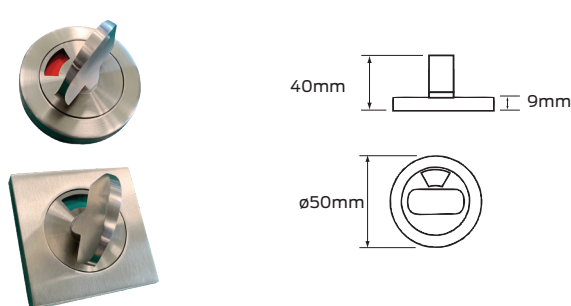

Specifications

Square option	An optional square rose cover can be purchased separately to convert an escutcheon to the square profile
Material	Solid stainless steel
Handed Product 	The hand icon denotes a product that can be purchased as left or right handed

Indicating emergency release

● SSS ● SBC

Euro profile cylinder

● SSS ● SBC

Oval cylinder

● SSS ● SBC

Schlage escutcheons continued

Accessible turn

● SSS ● SBC

Indicating accessible turn

● SSS ● SBC

Large turn

● SSS

Indicating large turn

● SSS

Large euro turn

● SSS ● SBC ● MB (square only)*

Schlage escutcheon sets

Passage turn set

Large euro turn escutcheon x 2 and passage latch

● SSS ● SBC ● MB (square only)*

Emergency turn set

Turn escutcheon, emergency release escutcheon and privacy bolt