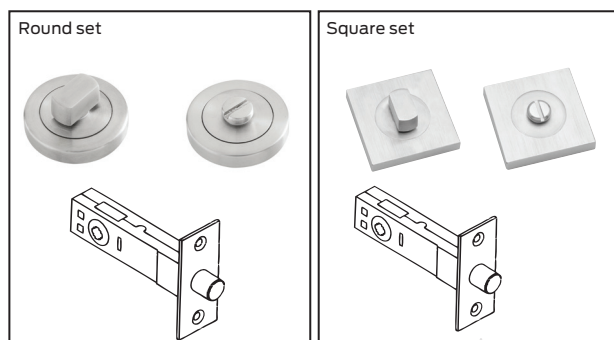

Emergency turn set

Turn escutcheon, emergency release escutcheon and privacy bolt

● SSS

*NOTE: MB is a lower cost PVD finish option available for square only