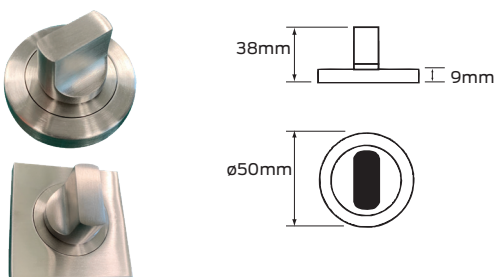

Specifications

Square option	An optional square rose cover can be purchased separately to convert an escutcheon to the square profile
Material	Solid stainless steel
Handed Product 	The hand icon denotes a product that can be purchased as left or right handed

Indicating emergency release

● SSS ● SBC

Euro profile cylinder

● SSS ● SBC

Oval cylinder

● SSS ● SBC

Schlage escutcheons continued

Accessible turn

● SSS ● SBC

Indicating accessible turn

● SSS ● SBC

Large turn

● SSS

Indicating large turn

● SSS

Large euro turn

● SSS ● SBC ● MB (square only)*

Schlage escutcheon sets

Passage turn set

Large euro turn escutcheon x 2 and passage latch

● SSS ● SBC ● MB (square only)*

Emergency turn set

Turn escutcheon, emergency release escutcheon and privacy bolt