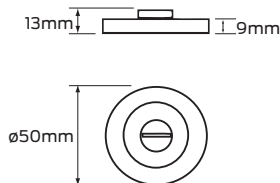

Specifications

Square option	An optional square rose cover can be purchased separately to convert an escutcheon to the square profile
Material	Solid stainless steel
Handed Product 	The hand icon denotes a product that can be purchased as left or right handed

Indicating emergency release

● SSS ● SBC

Euro profile cylinder

● SSS ● SBC

Oval cylinder

● SSS ● SBC

Schlage escutcheons continued

Accessible turn