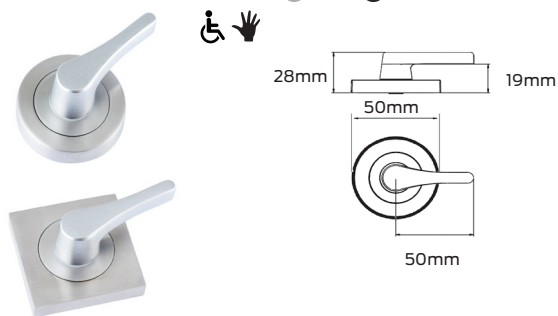

Specifications

Square option	An optional square rose cover can be purchased separately to convert an escutcheon to the square profile
Material	Solid stainless steel
Handed Product 	The hand icon denotes a product that can be purchased as left or right handed

Indicating emergency release

● SSS ● SBC

Euro profile cylinder

● SSS ● SBC

Oval cylinder

● SSS ● SBC

Schlage escutcheons continued

Accessible turn

● SSS ● SBC

Indicating accessible turn

● SSS ● SBC

Large turn

● SSS

Indicating large turn

● SSS

Large euro turn