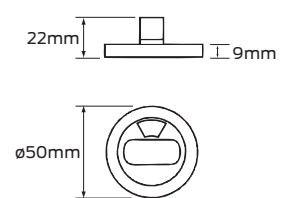

Indicating turn

● SSS