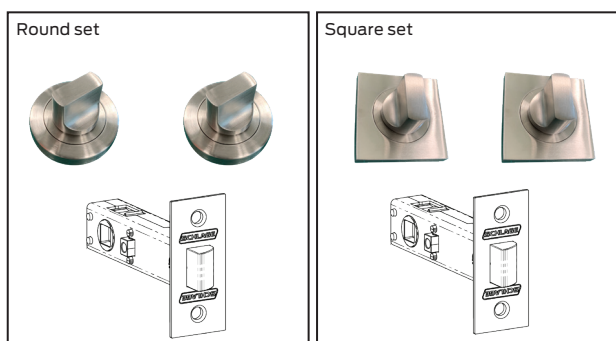

Specifications

Square option	An optional square rose cover can be purchased separately to convert an escutcheon to the square profile
Material	Solid stainless steel
Handed Product 	The hand icon denotes a product that can be purchased as left or right handed

● SSS ● SBC

Indicating accessible turn

● SSS ● SBC

Large turn

● SSS

Indicating large turn

● SSS

Large euro turn

● SSS ● SBC ● MB (square only)*

Schlage escutcheon sets

Passage turn set

Large euro turn escutcheon x 2 and passage latch

● SSS ● SBC ● MB (square only)*

Emergency turn set

Turn escutcheon, emergency release escutcheon and privacy bolt