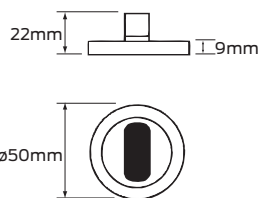

Schlage escutcheons

Turn

● SSS ● SBC