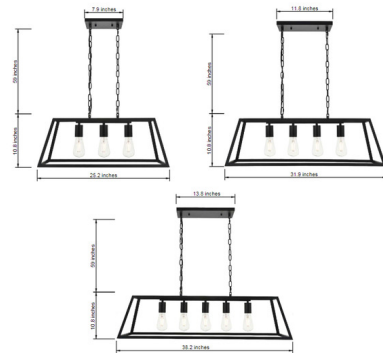

### Description

The Resolute Linear Pendant brings an open airy design to your interior space. The clean trapezoid frame and bare bulbs will blend in styles from midcentury modern to contemporary. Note: The Black/Brass finish is only available in 38.2 inch size.

### Specifications

COLOR	N/A
BODY FINISH	Black
WATTAGE	160W
DIMMER	Standard 120V
DIMENSIONS	31.9"L x 11"W x 10.8"H
BULB NOT INCLUDED	4 x Edison/Medium (E26)/40W/120V Incandescent
OTHER BULB OPTIONS	4 x A19/Medium (E26)/120V Incandescent 4 x A19/Medium (E26)/120V LED 4 x Edison/Medium (E26)/120V LED