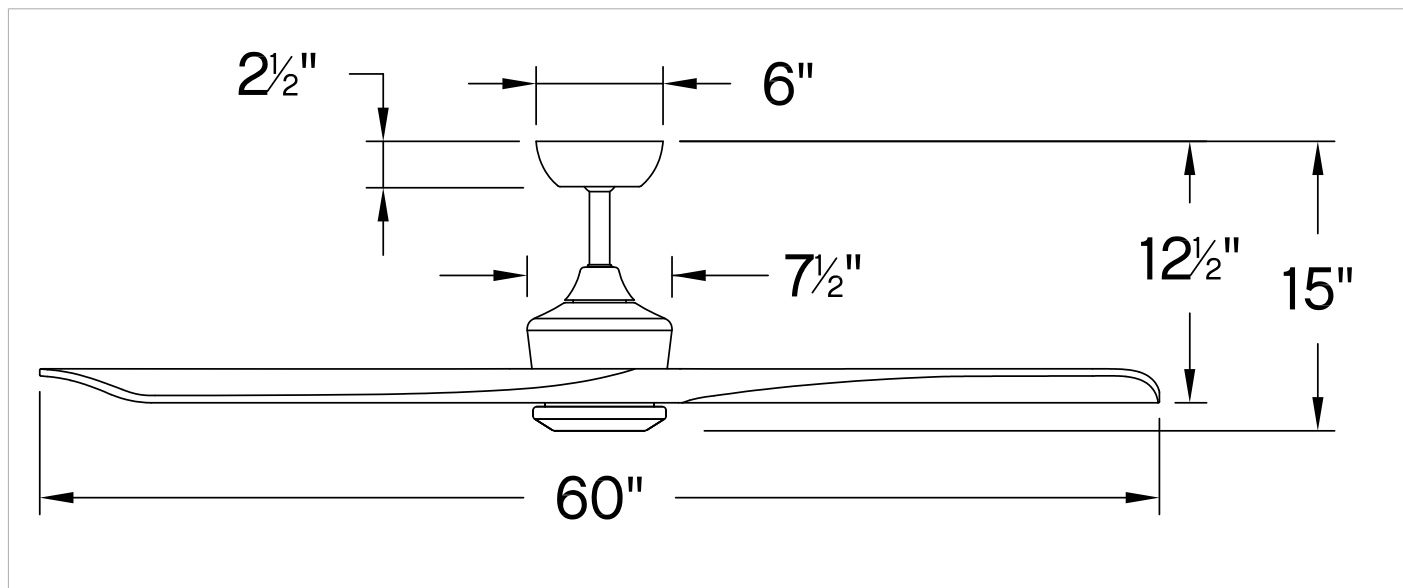

SCULPT

903660FMB-LDD

SCULPT 60" LED SMART FAN

DETAILS	
FAN FINISH:	Matte Black
GLASS:	Etched Opal
BLADE COUNT:	3
SLOPE DEGREE:	20

DIMENSIONS	
WIDTH:	60"
HEIGHT:	15.3"

LIGHT SOURCE	
LED NAME:	E2G16W7PP
VOLTAGE:	120v
LUMENS:	1320
CRI:	90

MOUNTING	
CANOPY:	6" Dia.
LEAD WIRE:	1 x 76"

SHIPPING	
CARTON LENGTH:	46
CARTON WIDTH:	16.5
CARTON HEIGHT:	10

Sculpt seamlessly adds contemporary character to any setting with solid wood blades and clean etched opal glass complemented by a variety of elegant, modern finishes. Its damp-rated design is perfect for both interior and covered outdoor spaces. Equipped with a 6-speed DC motor that is WiFi enabled and ready to connect right out of the box. Operated by the HIRO control or WiFi compatible with the Hinkley App.

HINKLEY

HINKLEY
33000 Pin Oak Parkway
Avon Lake, OH 44012

PHONE: (440) 653-5500
Toll Free: 1 (800) 446-5539

hinkley.com

SCULPT 60" LED SMART FAN

903660FMB-LDD

PERFORMANCE SPECIFICATIONS	STANDARD	
	HIGH SPEED	AVERAGE SPEED
Airflow	7344	4956
EnergyUse	34.7	22
EnergyCost	9.74	6
Efficiency	211	223
AMPS	0.48	0.27
RPMS	185	122