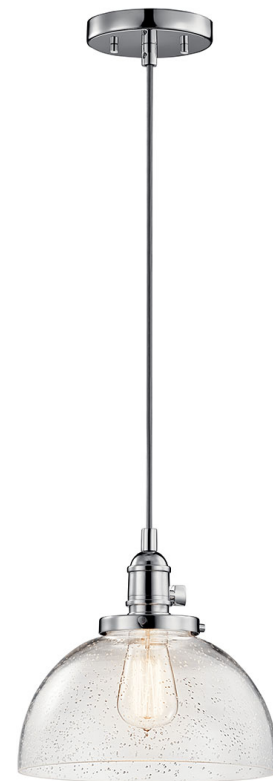

SPECIFICATIONS

Certifications/Qualifications

Prop65	No
DarkSky Approved	No
Location Rating	Dry kichler.com/warranty

Dimensions

Height	9.5"
Overall Height	125"
Weight	3.5 LBS
Canopy Height	1"
Canopy Width	5"
Canopy Depth	5"

Electrical

Input Voltage	120 V
---------------	-------

Light Source

Light Source	Bulb
Lamp Included	Not Included
# Of Bulbs/LED Modules	1
Max Or Nominal Watt	40 W
Lamp Type	A19, ST19
Socket Type	E26 (Medium)
Dimmable	Yes
Dimmable Notes	Dimmable when used with dimmer switch (sold separately); when using LED bulbs, see bulb manufacturer dimming specifications.

Mounting/Installation

Interior/Exterior	Interior Product
Mounting Style	CORD
Mounting Weight	2 LBS
Modular	No
Lead Wire Length	112

FIXTURE ATTRIBUTES

Housing/Glass

Primary Material	Glass, Steel
Shade Included	No
Shade Dimensions	10.17DIA x 5.9

Product/Ordering Information

SKU	43853CH
Finish	Chrome
UPC	783927469890

Finishes

- Black
- Brushed Nickel
- Chrome
- Natural Brass
- Olde Bronze

ALSO IN THIS FAMILY

42296BK

42296NBR

42296NI