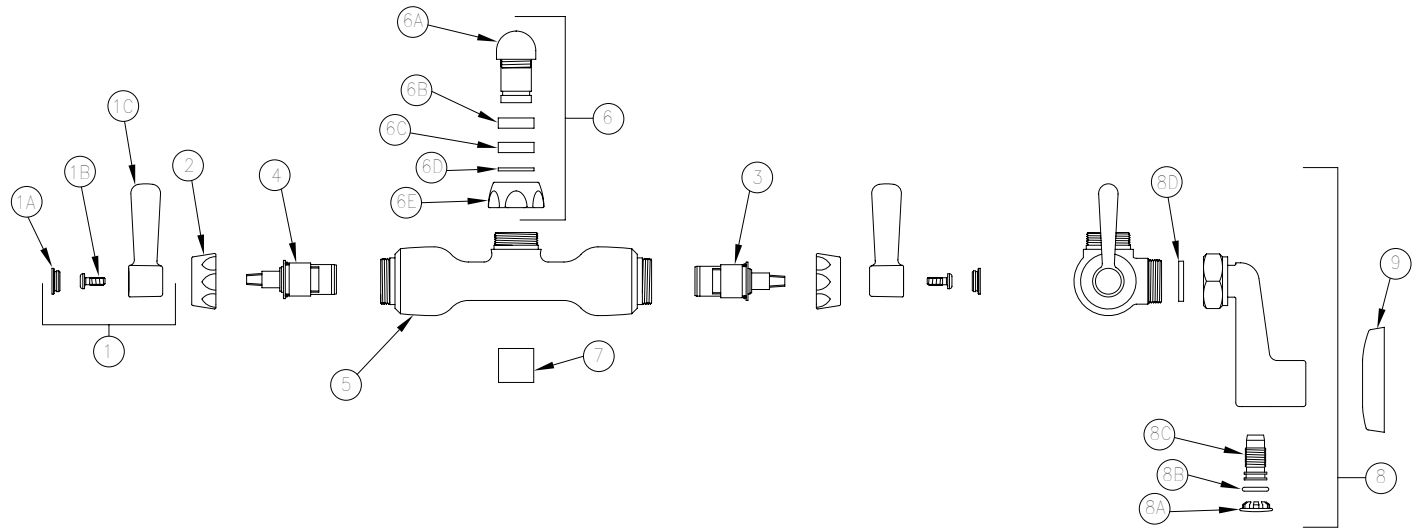

# SERVICE SINK FAUCET

## Z841F1-XL PARTS LIST

Item	Part Number	Description	Qty.
1	G60501	2-1/2" [64mm] Vandal-Resistant Metal Lever Handles	1
1A	G60500	Hot/Cold Color-Coded Indexes	1
	59454001	Hot Index	1
	59454002	Cold Index	1
1B	62464001	10-32 Screw	2
1C	59487001	Lever Handle	2
2	59523001	Handle Nut	2
3	59517006	Short Hot Cartridge	1
4	59517005	Short Cold Cartridge	1
5	59464005	Body	1
6	G67890	6" Cast Swing 'F' Spout Assembly	1
6A	59526003	6" Swing Spout	1
6B	59441001	Bearing Washer	1
6C	59459001	Spout Seal	1
6D	92937001	Retaining Ring	1
6E	59435001	Spout Nut	1
7	G63504	3/4"-27 Female Aerator	1
8	G67875	Long Supply Arm and Integral Stop Assembly	2
8A	59667001	Snap Cap	1
8B	58155013	O-Ring	1
8C	92913001	Stop Plug	1
8D	59748001	Gasket	1
9	G65300	Escutcheon Assembly	2