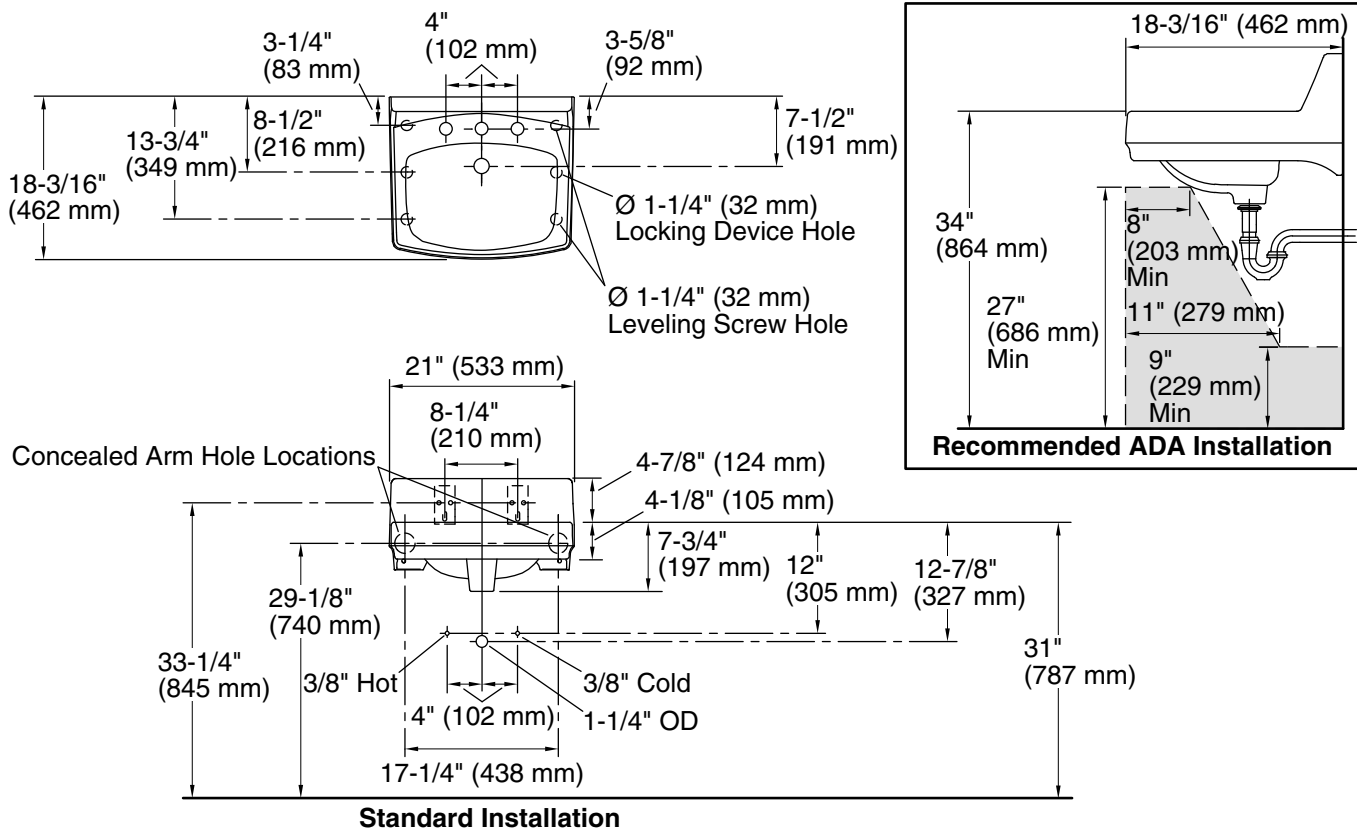

Features

- Made from premium materials that withstand high-volume usage
- 20-3/4"L x 18-1/4"W
- Faucet sold separately
- Includes wall hanger

Material

- Vitreous china

Installation

- Wall-mount
- Drilled for concealed arm carrier installation

See website for detailed warranty information.

Available Colors/Finishes

Color tiles intended for reference only.

Color	Code	Description
	0	White
	96	Biscuit
	7	Black Black™

Technical Information

All product dimensions are nominal.

Basin configuration: Single Bowl

Center(s): 8" (203 mm)

Bowl area (Center): Length: 10" (254 mm)
Width: 15" (381 mm)
Water depth: 3-1/4" (83 mm)

With overflow: Yes

Number of deck holes: 3

Faucet hole(s): 1-3/8" (35 mm)

Drain hole: 1-3/4" (44 mm)

Notes

Install this product according to the installation instructions.

ADA compliant when installed to the specific requirements of these regulations.