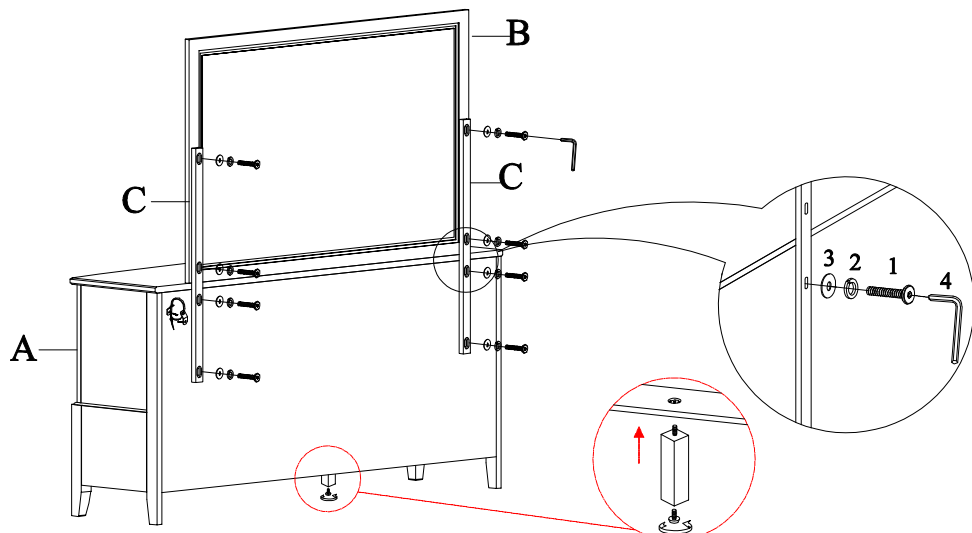

Merci d'avoir acheté ce produit. Veuillez lire et suivre les instructions ci-dessous. Vérifiez avant le montage que vous avez toutes les pièces et fixations. Les pièces qui semblent manquer se trouvent souvent dans les matériaux d'emballage. Si vous n'avez pas toutes les pièces de la liste, demandez à votre détaillant et nous vous les enverrons immédiatement.

! Il est recommandé de placer des coussins protecteurs sous tous les pieds et toutes les bases des meubles pour éviter d'endommager ou d'égratigner les planchers en bois ou autres surfaces dures, et pour limiter l'empreinte et empêcher la décoloration quand les meubles reposent sur la moquette.

PART LIST / LISTE DE PIÈCES			
NO:	COMPONENT	SKETCH	Q'TY
A	DRESSER / COMMODE		1 PC
B	MIRROR / MIROIR		1 PC
C	MIRROR SUPPORT / SUPPORT DU MIROIR		2 PCS

HARDWARE LISTS / LISTE DE QUINCAILLERIE				
NO:	DESCRIPTION	SKETCH	SIZE	Q'TY
1	BOLT / BOULON		1/4"x38mm	8 PCS
2	SPRING WASHER / RONDELLE D' ARRÊT		1/4"x 10mm	8 PCS
3	FLAT WASHER / RONDELLE PLATE		1/4"x 19mm	8 PCS
4	ALLEN KEY / CLÈ ALLEN		M4x 58mm	1 PC

* ABOVE HARDWARE ARE PACKED IN #1730-6 FOR ASSEMBLY

- ** DO NOT TIGHTEN BOLTS UNTIL COMPLETELY ASSEMBLED .
- ** NE PAS SERRER LES BOULONS JUSQU'À CE QUE LE MONTAGE SOIT COMPLETMENT TERMINE

STEP 1 ÉTAPE 1

! NOTE / REMARQUE

Tipping Restraint hardware kit is included with this product. Refer to installation instruction in the hardware pack.

Une trousse anti-basculement est fourni avec ce produit. Veuillez vous référer aux instructions d'installation dans inclu dans la trousse de quincaillerie