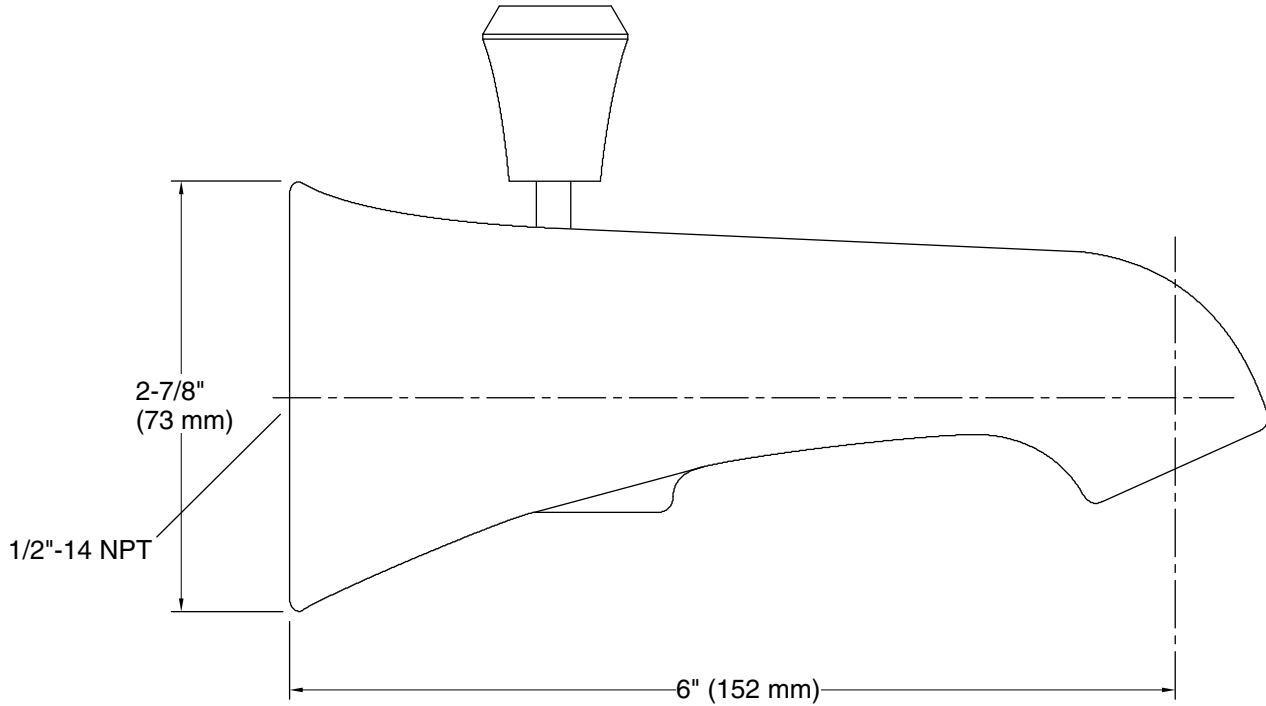

Technical Information

All product dimensions are nominal.

Spout:

Spout reach: 6" (152 mm)

Notes

Install this product according to the installation instructions.