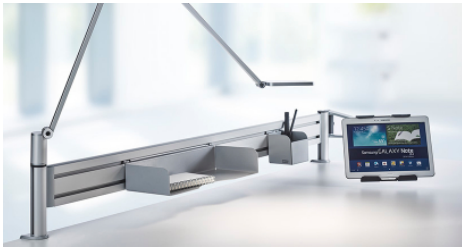

Attenzia's energy-efficient LEDs produce a vibrant white light that's easy on the eyes. At 4,000 Kelvin, the temperature is ideal for reducing eye strain in work environments. It's easy to adjust the brightness up or down with the push of a button and the memory setting always remembers your preferred illumination.

Easy Positioning

The Attenzia Task swivels on its base, has pivoting joints, and a rotating lamp head that allows you to focus the light just where you need it. This Attenzia model is designed to be used with a Novus TSS column and it can also be mounted on a base plate, desk clamp, system rail, or Novus SlatWall.

Guaranteed Quality

Aluminum construction gives the Attenzia Task strength and a smooth, modern finish. This light is German engineered and designed for quality and durability. The LEDs are guaranteed for 50,000 hours of use and the light is backed by a 5 year warranty.

Focused Illumination

Adjust Novus Attenzia Task lighting right where you need it.