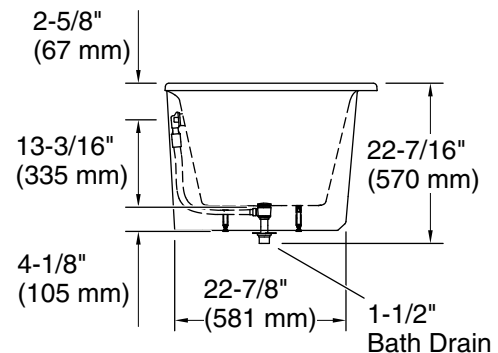

Features

- Freestanding design creates a striking focal point in your bathing area
- Oval basin creates a spacious bathing experience
- Integral lumbar support on both ends
- Slotted overflow allows for deep soaking
- 12-1/16" (306 mm) deep-soaking depth provides a luxurious bathing experience
- Safeguard® slip-resistant surface provides excellent traction underfoot
- Center drain
- Drain and integral overflow preinstalled to reduce installation time
- Color-matched pedestal base creates a sleek appearance
- Requires K-36361 Volute bath drain trim (sold separately)
- Low step-over height allows easy entry and exit

Material

- KOHLER® enameled cast iron bath
- Painted exterior in White
- Reinforced resin pedestal base with White painted finish
- Brass drain

Installation

- Freestanding

Required Products/Accessories

For freestanding installation
K-36361 Bath drain trim

Color	Code	Description
-------	------	-------------

	0	White
---	---	-------

Technical Information

All product dimensions are nominal.

Drain location:	Center
Basin area, bottom:	50-1/4" x 20-3/8" (1277 mm x 518 mm)
Basin area, top:	60-1/4" x 23-11/16" (1531 mm x 602 mm)
Weight:	305 lbs (138.3 kg)
Minimum floor load:	55.2 lbs/ft ² (269.5 kg/m ²)
Water depth:	12-1/8" (308 mm)
Water capacity:	42.45 gal (160.7 L)

Notes

Measure your actual product for rough-in details.

Install this product according to the installation instructions.

The hot water supply should be 70% of the capacity of the bath or greater. Installations will vary.