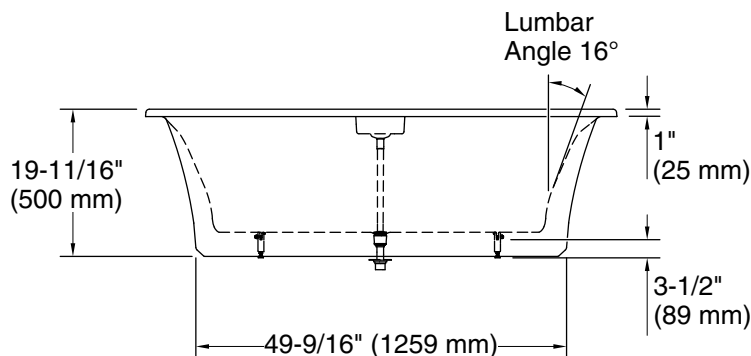

Features

- Freestanding design creates a striking focal point in your bathing area
- Oval basin creates a spacious bathing experience
- Integral lumbar support on both ends
- Slotted overflow allows for deep soaking
- 12-1/16" (306 mm) deep-soaking depth provides a luxurious bathing experience
- Safeguard® slip-resistant surface provides excellent traction underfoot
- Center drain
- Drain and integral overflow preinstalled to reduce installation time
- Color-matched pedestal base creates a sleek appearance
- Requires K-36361 Volute bath drain trim (sold separately)
- Low step-over height allows easy entry and exit

Color	Code	Description
-------	------	-------------

	0	White
---	---	-------

Technical Information

All product dimensions are nominal.

Drain location:	Center
Basin area, bottom:	50-1/4" x 20-3/8" (1277 mm x 518 mm)
Basin area, top:	60-1/4" x 23-11/16" (1531 mm x 602 mm)
Weight:	305 lbs (138.3 kg)
Minimum floor load:	55.2 lbs/ft ² (269.5 kg/m ²)
Water depth:	12-1/8" (308 mm)
Water capacity:	42.45 gal (160.7 L)