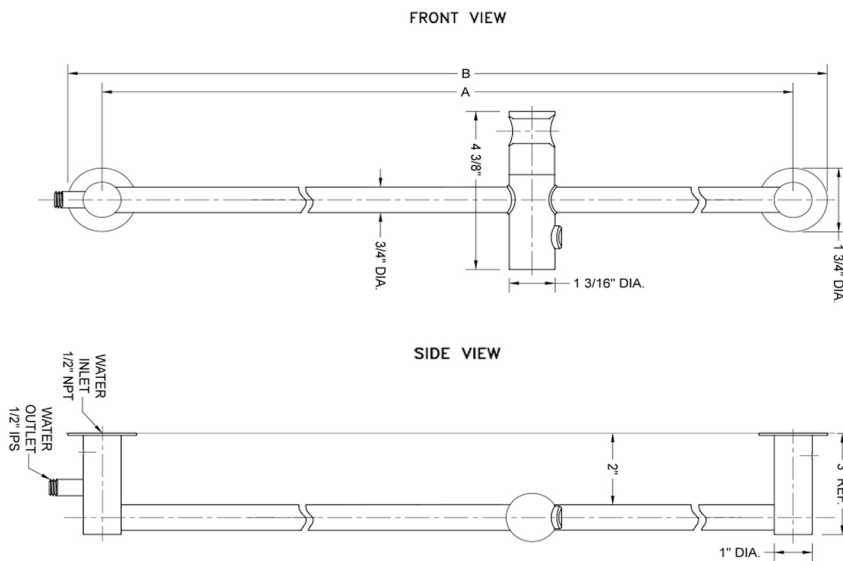

30" Contemporary Slim Wall Bar with Bottom Outlet Integral Water Supply

Model #: 9530-

JACLO®

Confidence from start to finish.™

FEATURES:

- Brass Contemporary slim wall bar with bottom water inlet
- Integral water outlet eliminates need for separate water supply elbow
- Push button slider easily moves up & down & side to side
- Adjustable handshower angle
- Replace showerarm & showerhead with sliderail for handshower & hose
- Perfect for full height shower & shower seat applications
- Conical end of hose sits in holder
- Mounting hardware included
- Review install instructions for proper rough-in of the water outlet
- Not available in WH, JACLO=COLOR
- Custom lengths available less than 36". Contact JACLO for pricing & availability

SPECIFICATION DRAWING:

DECORATIVE WALL BARS			
PART. #	DESCRIPTION	A	B
9524	24" WALL BAR	24"	25 3/4"
9530	30" WALL BAR	30"	31 3/4"
9536	36" WALL BAR	36"	37 3/4"