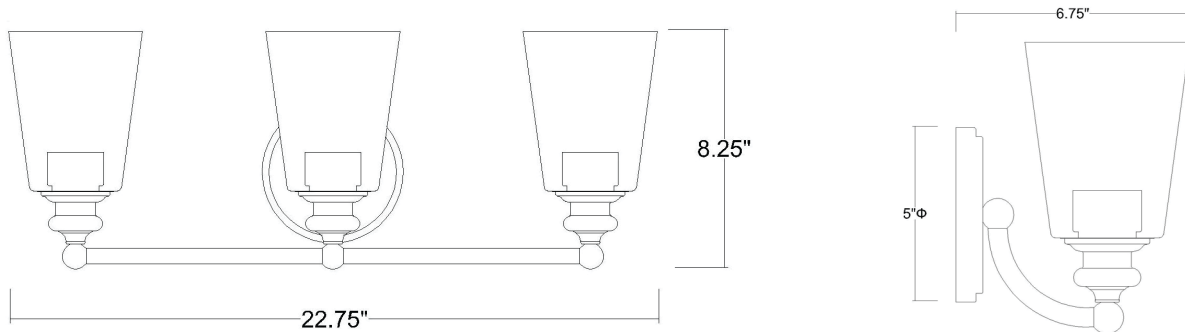

IN41402BK

CEIL 3-LIGHT WALL SCONCE

Description:	Ceil 3-Light Wall Sconce
Finish:	Matte black
Dimensions:	22-3/4" W x 8-1/4" H x 6-3/4" ext. Height on Center: 5"
Bulbs:	3-100W Med.
Installed Weight:	5.25 lbs.
Certification:	cUL / dry location

Material:	Steel and glass
Shades:	Glass
Glass:	Clear
Back Plate Dimensions:	5" Dia.
Chain/Wire:	NA
Additional Finishes:	Chrome and oil-rubbed bronze