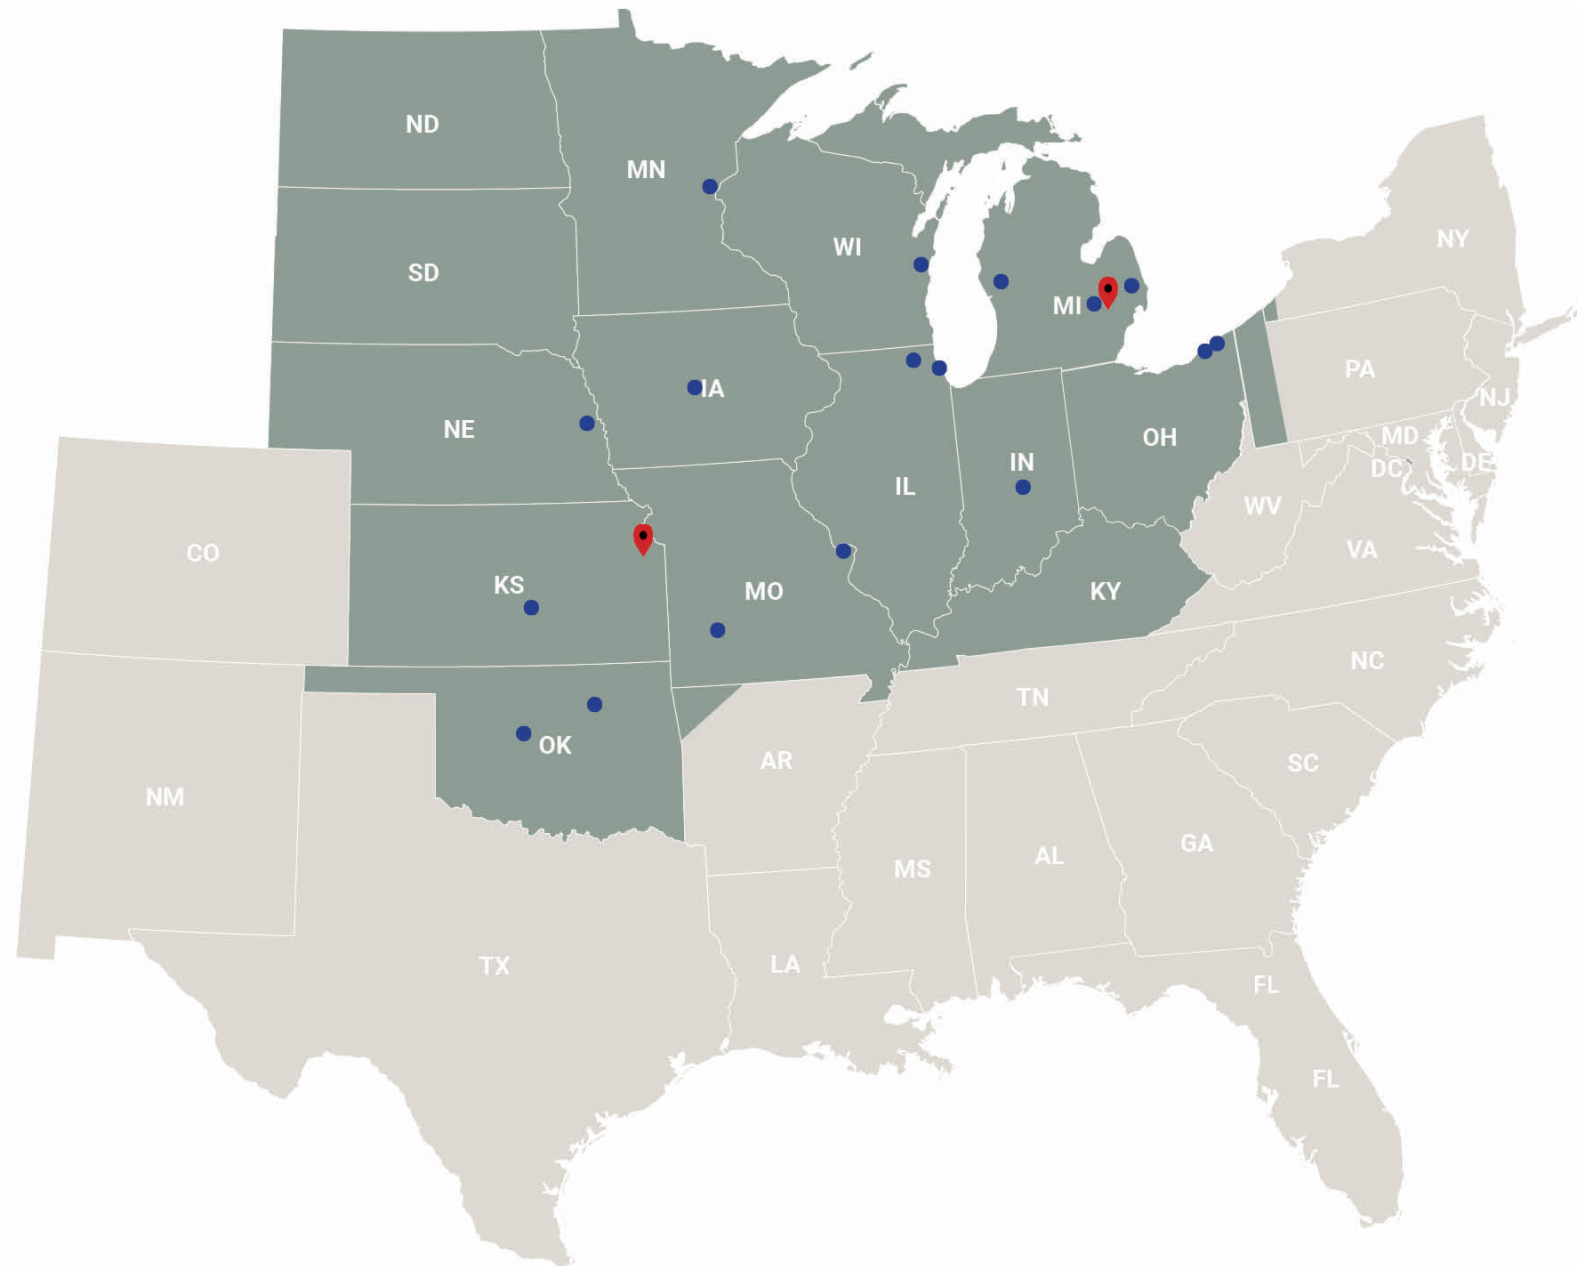

VIRGINIATILE

VIRGINIATILE

● = Showroom and Warehouse

■ Operating Territory

📍 = Distribution Center

ILLINOIS

Chicago
345 N Wells St, Suite 200
Chicago IL 60654

Elk Grove Village
1601 Estes Ave
Elk Grove Village IL 60007

INDIANA

Indianapolis
4161 96th Street
Indianapolis IN 46240

IOWA

Clive
2001 NW 92nd Court
Clive IA 50325

KANSAS

Kansas City Dist Center
5100 Kansas Ave
Kansas City KS 66106

Wichita
2140 W Harry Court
Wichita KS 67213

MICHIGAN

Farmington Hills
24404 Indoplex Circle
Farmington Hills MI 48335

Grand Rapids
3440 Broadmoor Ave SE
Grand Rapids MI 49512

Livonia Dist Center
28320 Plymouth Road
Livonia MI 48150

Troy
900 W Maple Road
Troy MI 48084

MINNESOTA

Plymouth
1820 Berkshire Lane North
Plymouth MN 55441

MISSOURI

Springfield
2727 N LeCompte Road
Springfield MO 65803

St. Louis
9215 and 9245 Dielman Industrial Dr
St. Louis MO 63132

NEBRASKA

Omaha
10501 I Street
Omaha NE 68127