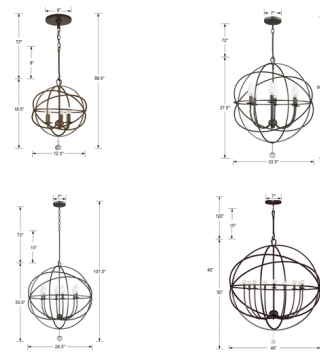

Lightology

lightology.com
866-954-4489
02-17-26

Project: _____

Company: _____

Location: _____ Fixture Type: _____

SPEC #: **CRY1167904**

Approved On: _____ Approved By: _____

Solaris 5 Ring Chandelier By Crystorama

Description

The Solaris 5 Ring Chandelier seems to float in your room. The thin steel arms rotate around one another like the orbit of space, casting warm shadows across your space. A Clear glass drop completes the look. Canopy: 6 inch diameter. Note: Black finish is only available in the three smallest sizes.

Shown in black

Specifications

COLOR	N/A
BODY FINISH	Black
WATTAGE	360W
DIMMER	Standard 120V
DIMENSIONS	22.5"W x 27.5"H
BULB NOT INCLUDED	6 x G16.5/Candelabra (E12)/60W/120V Incandescent
OTHER BULB OPTIONS	6 x G16.5/Candelabra (E12)/120V LED
COUNTRY OF ORIGIN	China